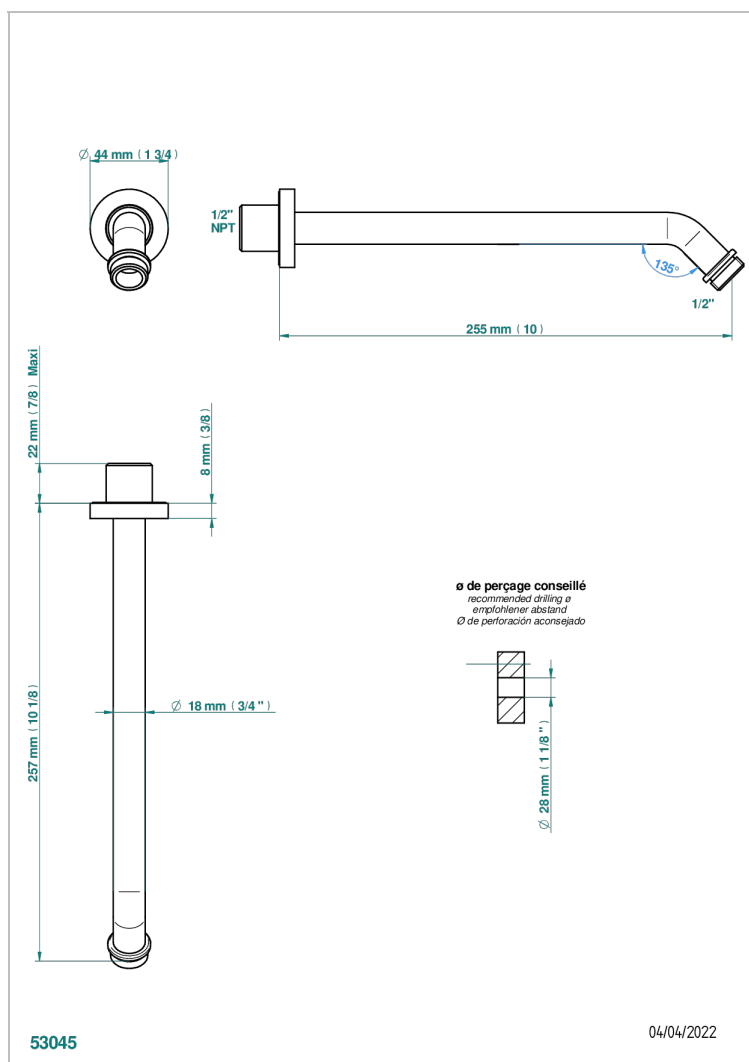

# METAMORPHOSE, BLACK CERAMIC

G6D-84/US

Horizontal shower arm, 45°, lg: 10"

## CHARACTERISTIC

- Métamorphose, black ceramic
- Horizontal shower arm, 45°, lg: 10"