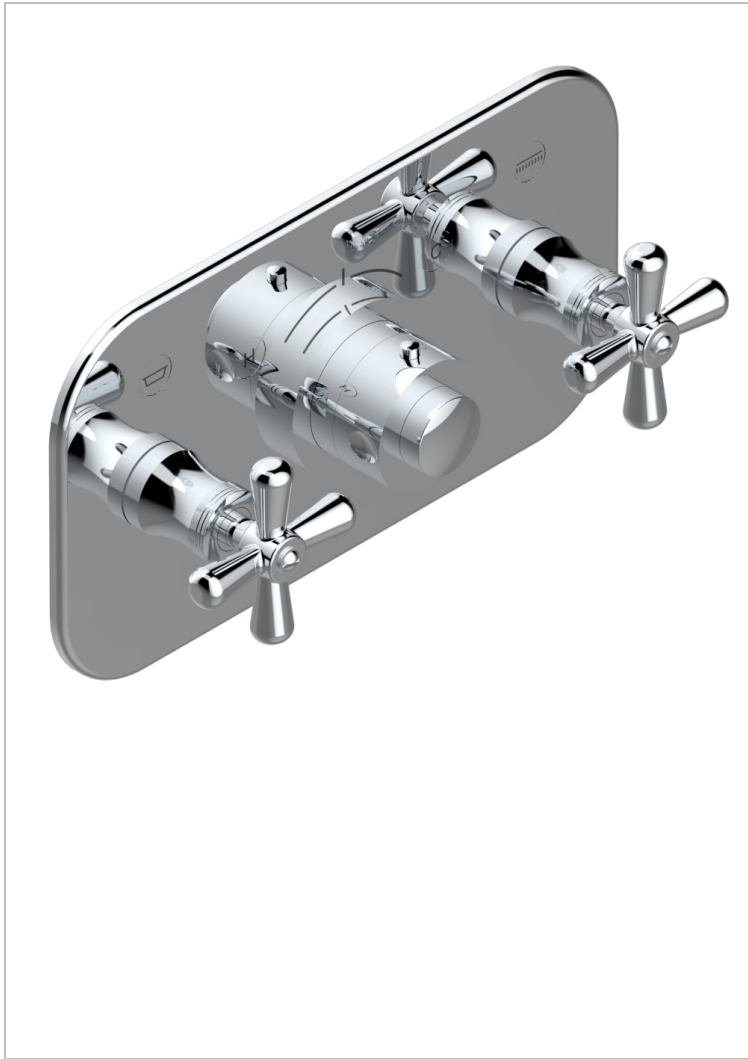

Trim for thermostatic mixer with 2 valves item to be installed horizontal . to adapt on 5 401AHC or 5 401AHM

### CHARACTERISTIC

- Beaubourg
- Trim for thermostatic mixer with 2 valves item to be installed horizontal . to adapt on 5 401AHC or 5 401AHM

### RELATED SKU'S

- Ref. G00-5401AHC 3/4" THG thermostat, 60 l/mn with two valves with wax cartridge delivered with a built-in box, without trim - to be installed horizontal ( for installation with cross handle)
- Ref. G00-5401AHM 3/4" THG thermostat, 60 l/mn with two valves with wax cartridge delivered with a built-in box, without trim - to be installed horizontal ( for installation with lever handle)