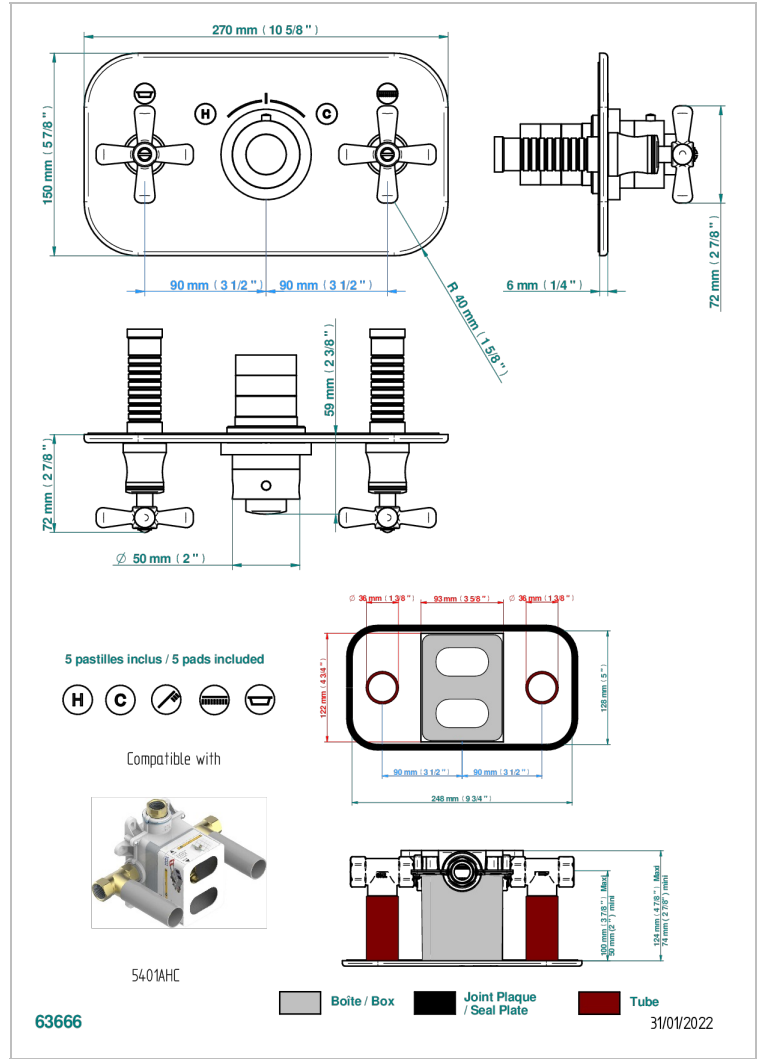

Trim for thermostatic mixer with 2 valves item to be installed horizontal . to adapt on 5 401AHC or 5 401AHM

### CHARACTERISTIC

- Beaubourg
- Trim for thermostatic mixer with 2 valves item to be installed horizontal . to adapt on 5 401AHC or 5 401AHM

### RELATED SKU'S

- Ref. G00-5401AHC 3/4" THG thermostat, 60 l/mn with two valves with wax cartridge delivered with a built-in box, without trim - to be installed horizontal ( for installation with cross handle)
- Ref. G00-5401AHM 3/4" THG thermostat, 60 l/mn with two valves with wax cartridge delivered with a built-in box, without trim - to be installed horizontal ( for installation with lever handle)