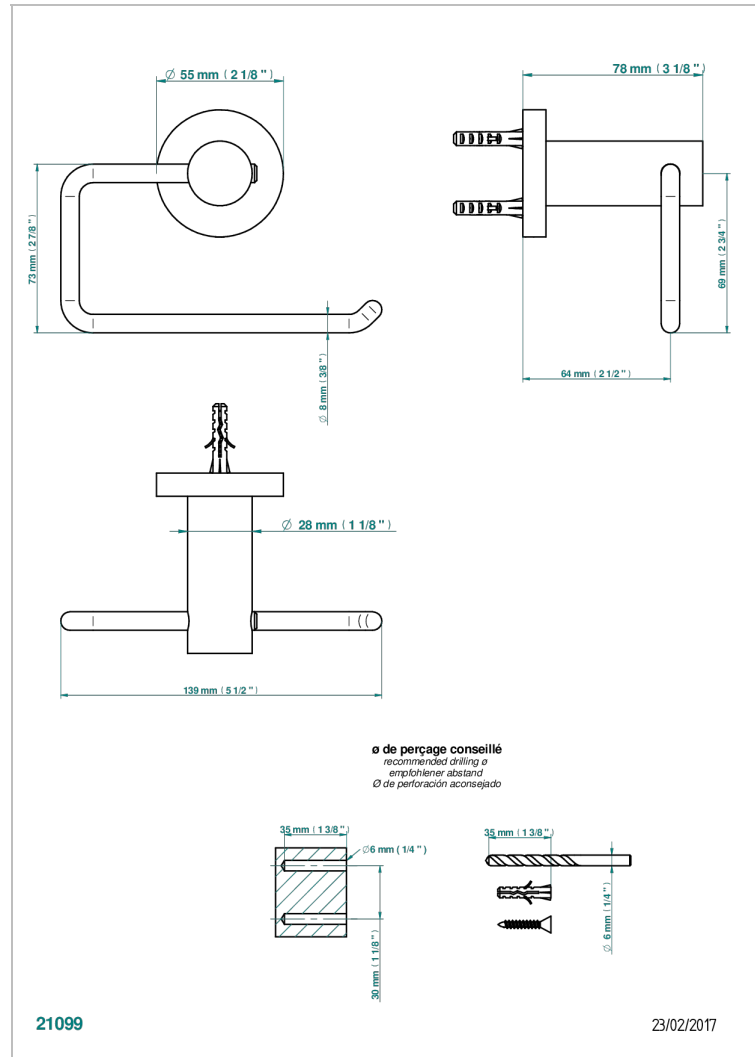

BONDI WITH LEVER HANDLES

G7G-538A

Toilet paper holder, single mount without cover

CHARACTERISTIC

- Bondi with lever handles
- Toilet paper holder, single mount without cover

AVAILABLE FINITIONS

Blush PVD - H62
Brass color PVD - H49
Brown bronze color PVD - F33
Chrome polished - A02
Chrome polished / gold polished - G02
Copper antique matt, coated - H07