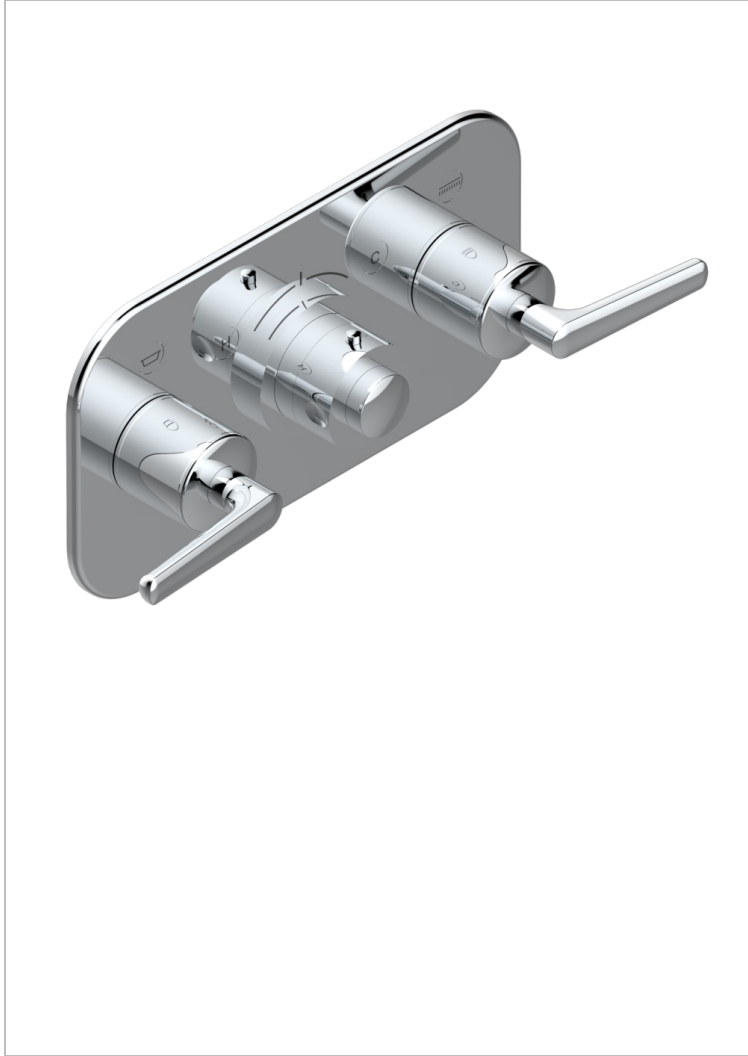

# BONDI WITH LEVER

G7G-5401BEH

THG<sup>®</sup>  
PARIS

Trim for thermostatic mixer with 2 valves item to be installed horizontal . to adapt on 5 401AHC or 5 401AHM

## CHARACTERISTIC

- Bondi with lever
- Trim for thermostatic mixer with 2 valves item to be installed horizontal . to adapt on 5 401AHC or 5 401AHM

## RELATED SKU'S

- Ref. G00-5401AHC 3/4" THG thermostat, 60 l/mn with two valves with wax cartridge delivered with a built-in box, without trim - to be installed horizontal ( for installation with cross handle)
- Ref. G00-5401AHM 3/4" THG thermostat, 60 l/mn with two valves with wax cartridge delivered with a built-in box, without trim - to be installed horizontal ( for installation with lever handle)