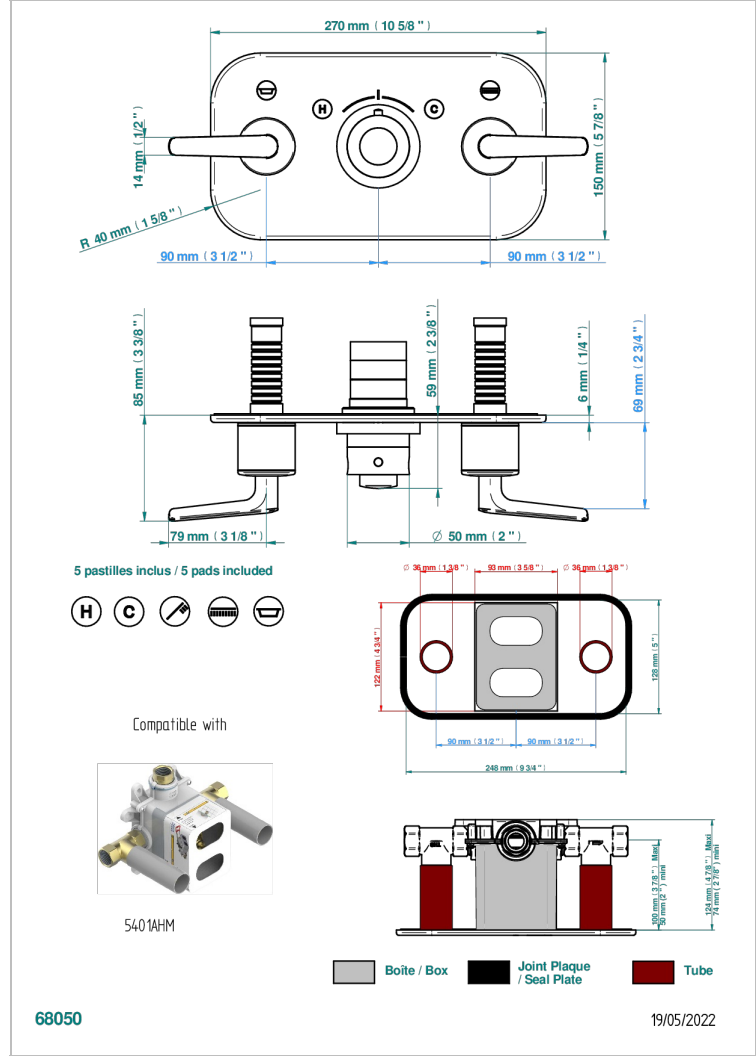

# BONDI WITH LEVER

G7G-5401BEH

THG<sup>®</sup>  
PARIS

Trim for thermostatic mixer with 2 valves item to be installed horizontal . to adapt on 5 401AHC or 5 401AHM

## CHARACTERISTIC

- Bondi with lever
- Trim for thermostatic mixer with 2 valves item to be installed horizontal . to adapt on 5 401AHC or 5 401AHM

## RELATED SKU'S

- Ref. G00-5401AHC 3/4" THG thermostat, 60 l/mn with two valves with wax cartridge delivered with a built-in box, without trim - to be installed horizontal ( for installation with cross handle)
- Ref. G00-5401AHM 3/4" THG thermostat, 60 l/mn with two valves with wax cartridge delivered with a built-in box, without trim - to be installed horizontal ( for installation with lever handle)