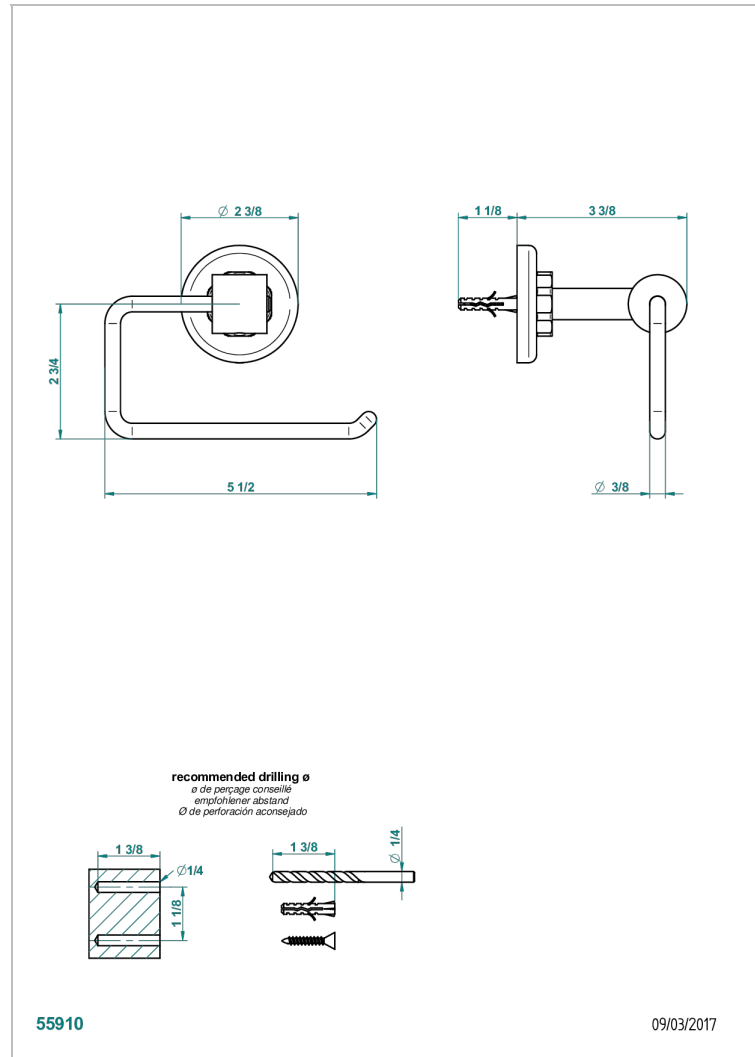

CLUB SAINT-GERMAIN

G7H-538A

Toilet paper holder, single mount without cover

THG[®]
PARIS

CHARACTERISTIC

- Club Saint-Germain
- Toilet paper holder, single mount without cover

AVAILABLE FINITIONS

Blush PVD - H62
Brass color PVD - H49
Brown bronze color PVD - F33
Chrome polished - A02
Chrome polished / gold polished - G02
Copper antique matt, coated - H07