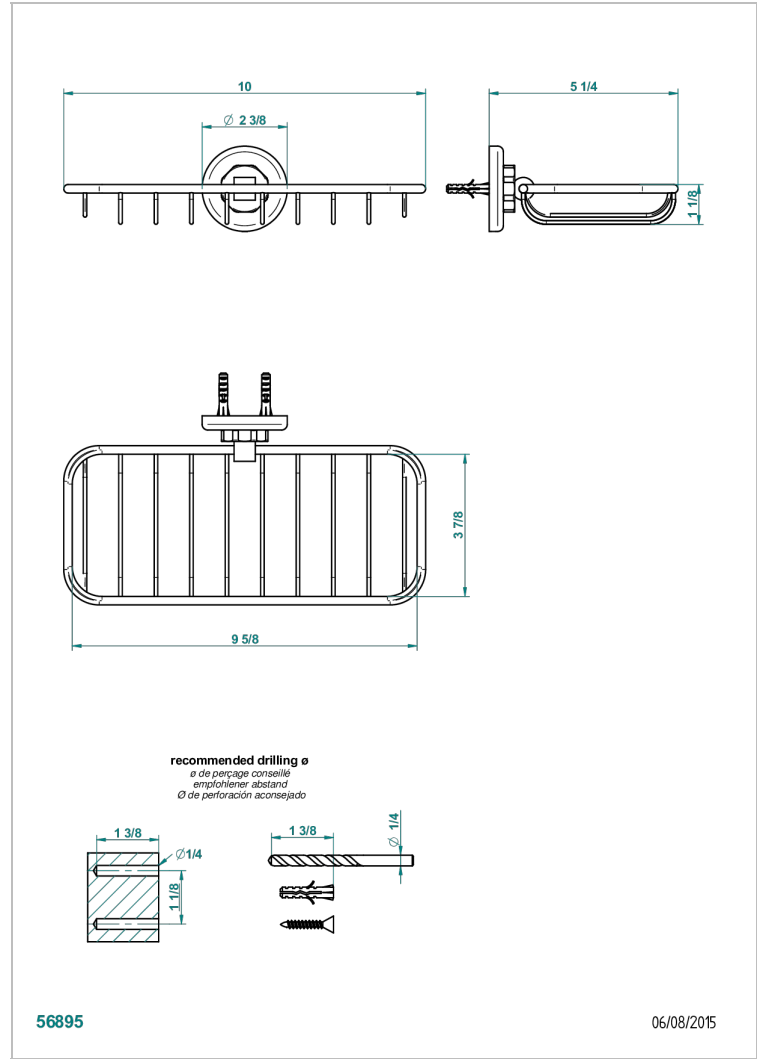

CLUB SAINT-GERMAIN

G7H-620A

Soap basket, wall mounted 10" x 4"3/8

THG[®]
PARIS

CHARACTERISTIC

- Club Saint-Germain
- Soap basket, wall mounted 10" x 4"3/8

AVAILABLE FINITIONS

Blush PVD - H62
Brass color PVD - H49
Brown bronze color PVD - F33
Chrome polished - A02
Chrome polished / gold polished - G02
Copper antique matt, coated - H07