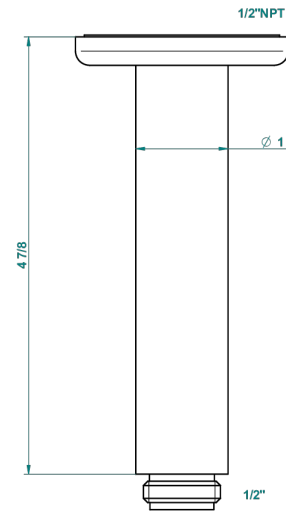

CLUB SAINT-GERMAIN

G7H-82V/US

Vertical shower arm ceiling mounted 1/2" connection

THG[®]
PARIS

56738

15/07/2015

CHARACTERISTIC

- Club Saint-Germain
- Vertical shower arm ceiling mounted 1/2" connection