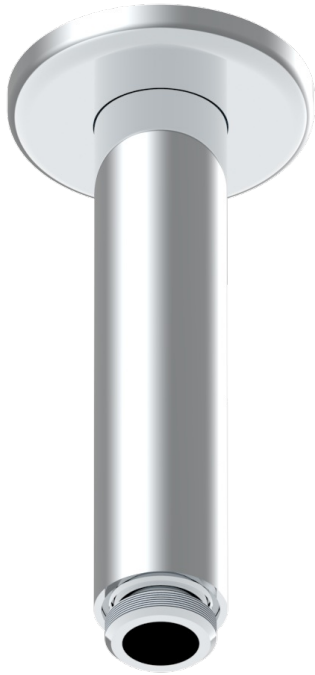

CLUB SAINT-GERMAIN

G7H-82V/US

Vertical shower arm ceiling mounted 1/2" connection

THG[®]
PARIS

56738

15/07/2015

CHARACTERISTIC

- Club Saint-Germain
- Vertical shower arm ceiling mounted 1/2" connection

AVAILABLE FINITIONS

Blush PVD - H62
Brass color PVD - H49
Brown bronze color PVD - F33
Chrome polished - A02
Chrome polished / gold polished - G02
Copper antique matt, coated - H07

Gold color PVD - H52
Gold mat - F07
Gold polished - F01
Graphite PVD - H64
Light coated bronze - D01
Matt Umber PVD - H67

Matt blush PVD - H60
Matt brass color PVD - H50
Matt brown bronze color PVD - F34
Matt chrome (American satin) - C02
Matt gold color PVD - H53
Matt graphite PVD - H65

Matt nickel (American satin) - C01
Matt nickel color PVD - H56
Nickel antique / Sovereign - H28
Nickel color PVD - H55
Nickel polished - B01
Silver polished, antique - H03

Soft gold - F30
Soft matt gold - F31
Umber PVD - H66