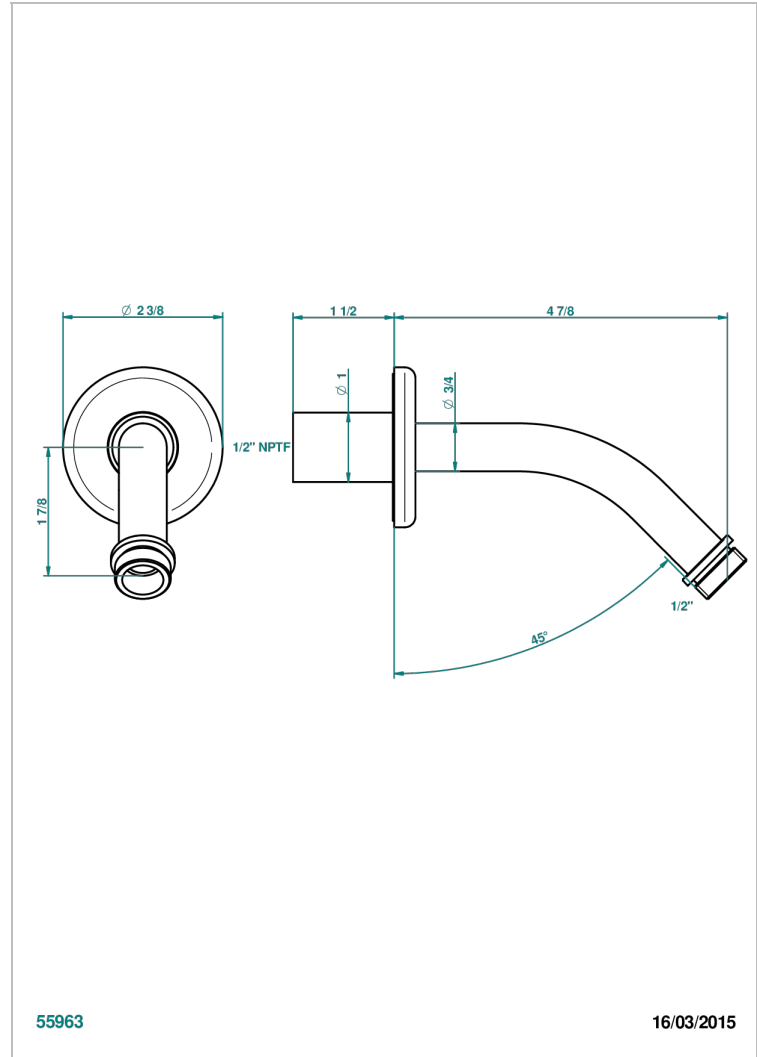

CLUB SAINT-GERMAIN

G7H-82/US

Horizontal shower arm, 45°, lg: 4" 3/4

THG[®]
PARIS

55963

16/03/2015

CHARACTERISTIC

- Club Saint-Germain
- Horizontal shower arm, 45°, lg: 4" 3/4