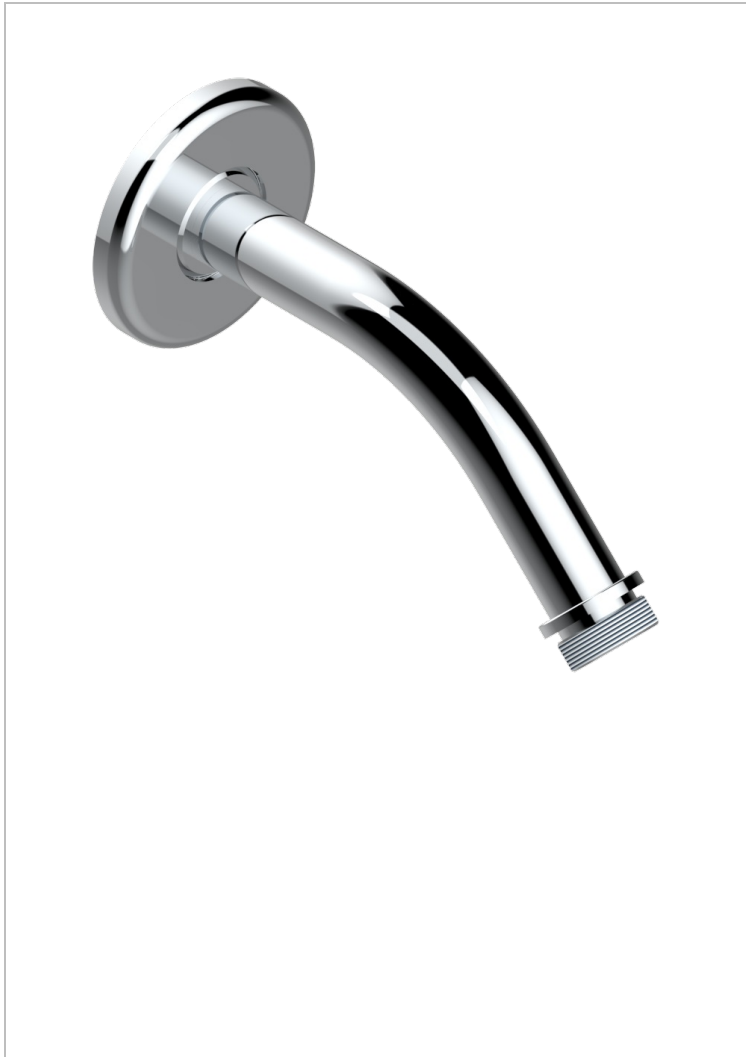

CLUB SAINT-GERMAIN

G7H-82/US

Horizontal shower arm, 45°, lg: 4" 3/4

THG[®]
PARIS

55963

16/03/2015

CHARACTERISTIC

- Club Saint-Germain
- Horizontal shower arm, 45°, lg: 4" 3/4

AVAILABLE FINITIONS

Blush PVD - H62
Brass color PVD - H49
Brown bronze color PVD - F33
Chrome polished - A02
Chrome polished / gold polished - G02
Copper antique matt, coated - H07

Gold color PVD - H52
Gold mat - F07
Gold polished - F01
Graphite PVD - H64
Light coated bronze - D01
Matt Umber PVD - H67

Matt blush PVD - H60
Matt brass color PVD - H50
Matt brown bronze color PVD - F34
Matt chrome (American satin) - C02
Matt gold color PVD - H53
Matt graphite PVD - H65

Matt nickel (American satin) - C01
Matt nickel color PVD - H56
Nickel antique / Sovereign - H28
Nickel color PVD - H55
Nickel polished - B01
Silver polished, antique - H03

Soft gold - F30
Soft matt gold - F31
Umber PVD - H66