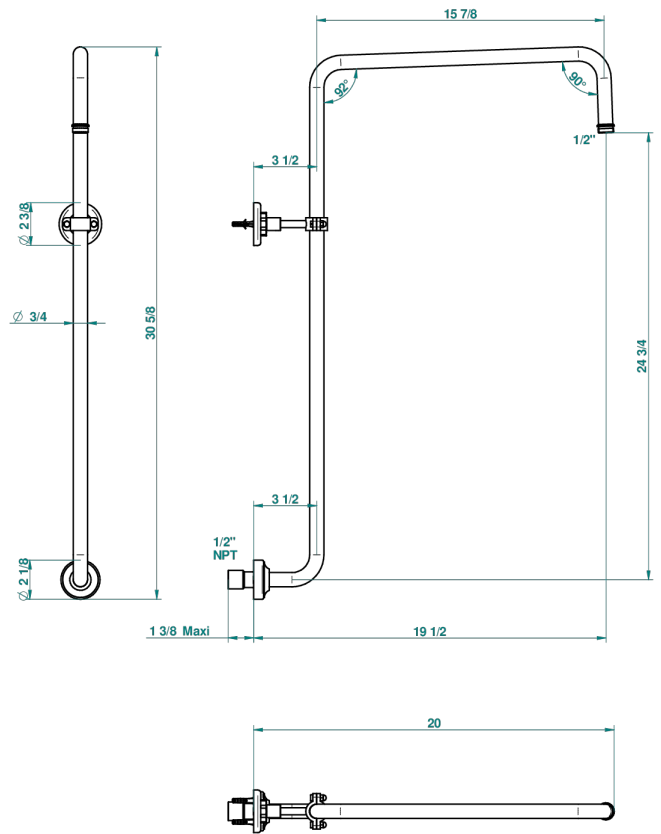

# CLUB SAINT-GERMAIN

G7H-83/US

Curved shower arm 1/2"

THG<sup>®</sup>  
PARIS

67687

29/08/2018

## CHARACTERISTIC

- Club Saint-Germain
- Curved shower arm 1/2"