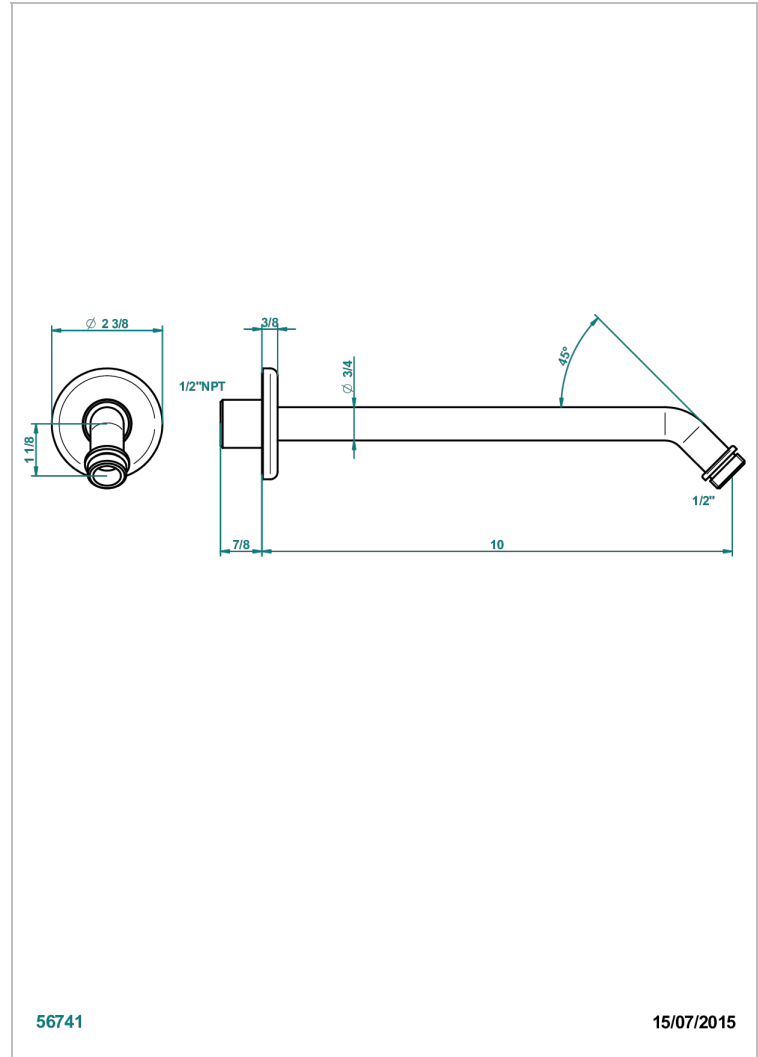

CLUB SAINT-GERMAIN

G7H-84/US

Horizontal shower arm, 45°, lg: 10"

THG[®]
PARIS

56741

15/07/2015

CHARACTERISTIC

- Club Saint-Germain
- Horizontal shower arm, 45°, lg: 10"