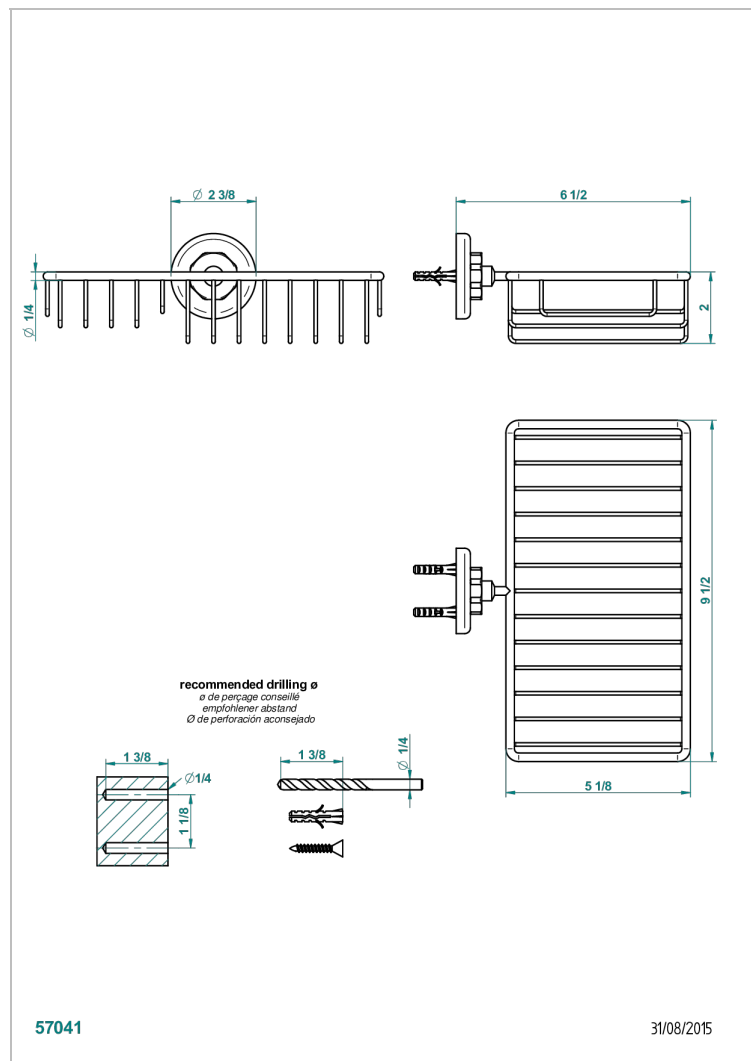

# CLUB SAINT-GERMAIN WITH LEVER HANDLES

G7J-2620

Soap and sponge holder, wall mounted

## CHARACTERISTIC

- Club Saint-Germain with lever handles
- Soap and sponge holder, wall mounted