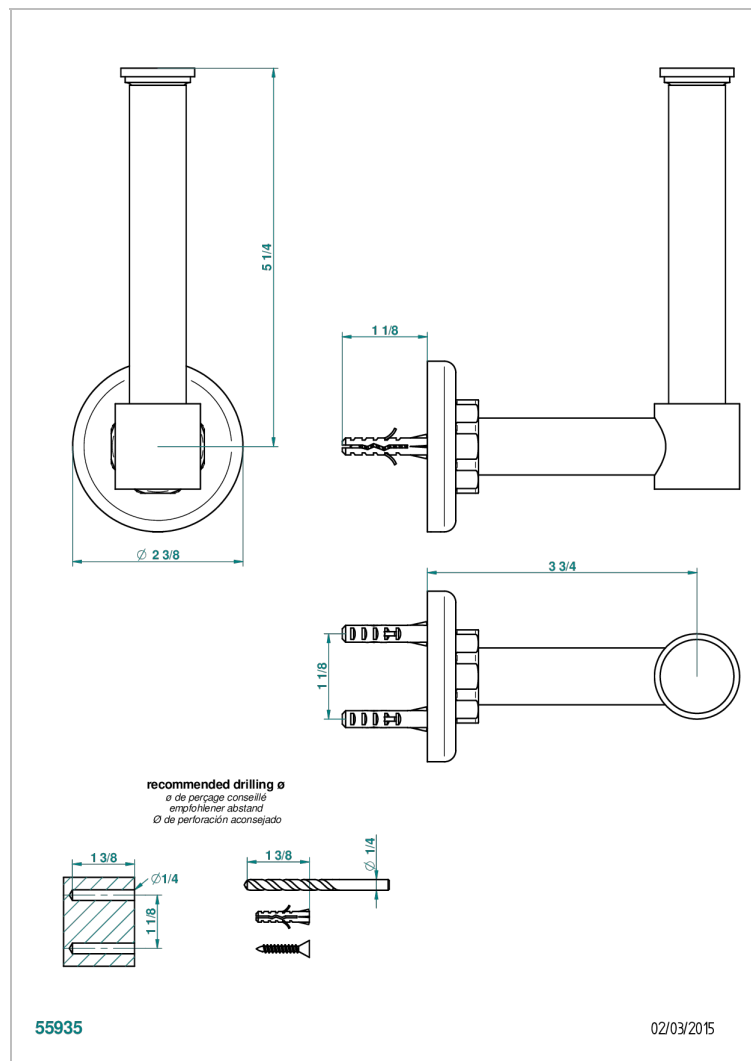

CLUB SAINT-GERMAIN WITH LEVER HANDLES

G7J-542

Reserve toilet paper holder

CHARACTERISTIC

- Club Saint-Germain with lever handles
- Reserve toilet paper holder

AVAILABLE FINITIONS

Blush PVD - H62
Brass color PVD - H49
Brown bronze color PVD - F33
Chrome polished - A02
Chrome polished / gold polished - G02
Copper antique matt, coated - H07

Matt nickel (American satin) - C01
Matt nickel color PVD - H56
Nickel antique / Sovereign - H28
Nickel color PVD - H55
Nickel polished - B01
Silver polished, antique - H03

Soft gold - F30
Soft matt gold - F31
Umber PVD - H66