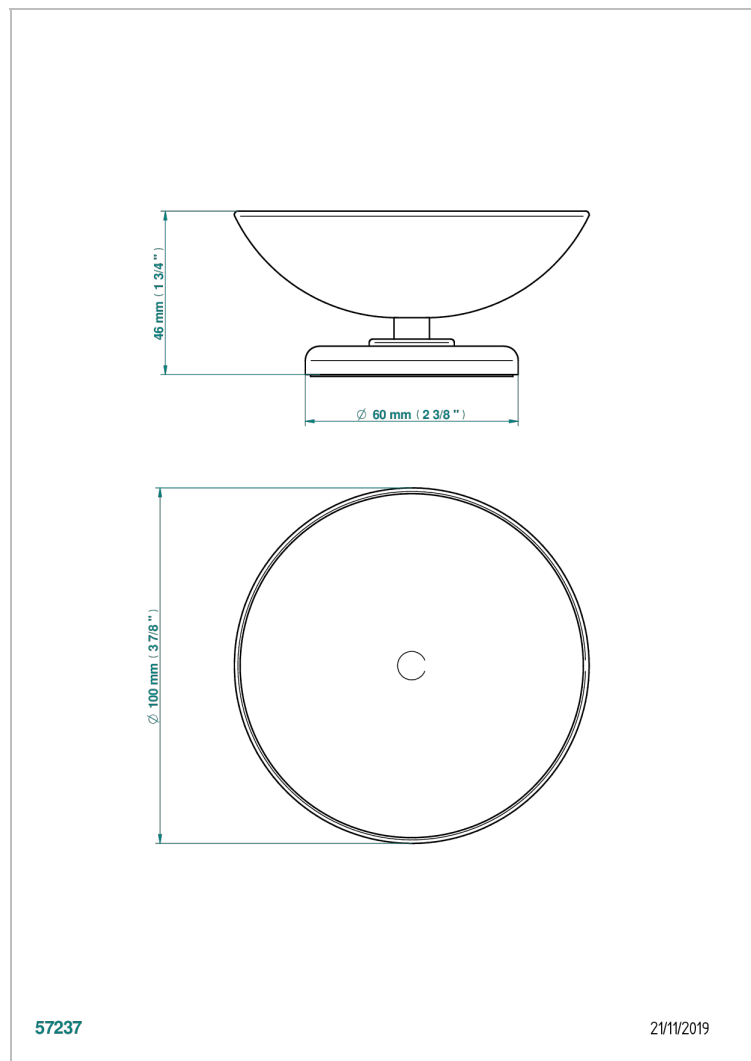

CLUB SAINT-GERMAIN WITH LEVER HANDLES

G7J-544

Soap dish, freestanding , 4" diameter

CHARACTERISTIC

- Club Saint-Germain with lever handles
- Soap dish, freestanding , 4" diameter

AVAILABLE FINITIONS

Blush PVD - H62
Brass color PVD - H49
Brown bronze color PVD - F33
Chrome polished - A02
Chrome polished / gold polished - G02
Copper antique matt, coated - H07