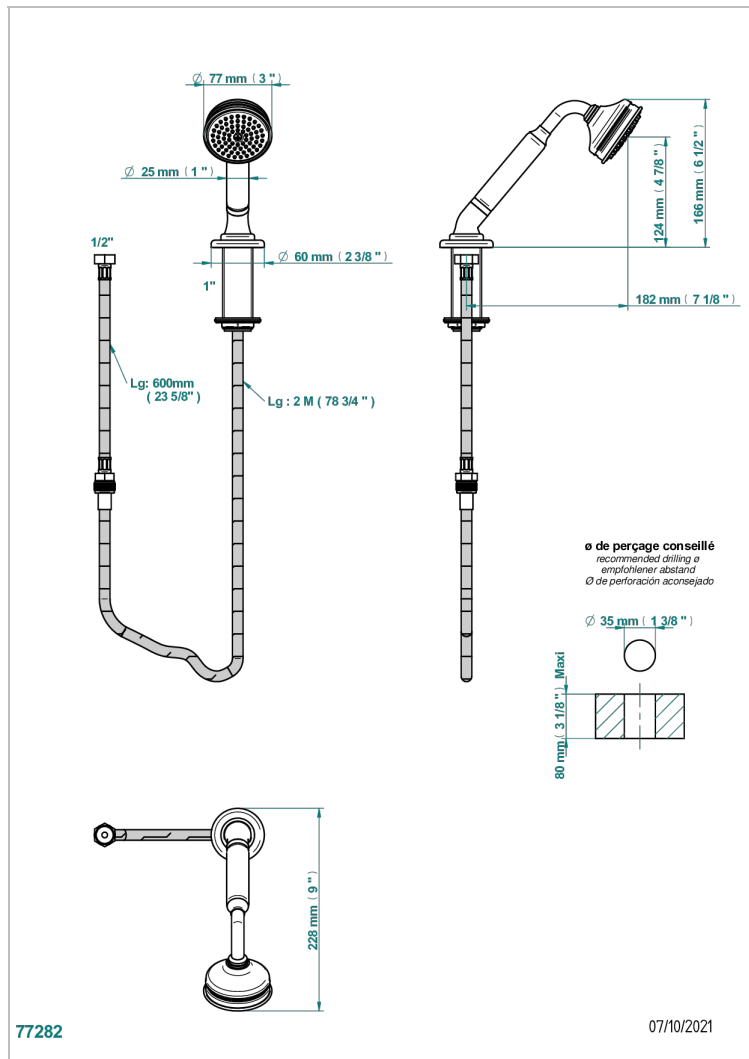

CLUB SAINT-GERMAIN WITH LEVER HANDLES

G7J-60A

Deck mounted hand shower, with hose

CHARACTERISTIC

- ACS : 20ACCLY558

STANDARDS

AVAILABLE FINITIONS

Blush PVD - H62
Brass color PVD - H49
Brown bronze color PVD - F33
Chrome polished - A02
Chrome polished / gold polished - G02
Copper antique matt, coated - H07

Gold color PVD - H52
Gold mat - F07
Gold polished - F01
Graphite PVD - H64
Light coated bronze - D01
Matt Umber PVD - H67

Matt blush PVD - H60
Matt brass color PVD - H50
Matt brown bronze color PVD - F34
Matt chrome (American satin) - C02
Matt gold color PVD - H53
Matt graphite PVD - H65

Matt nickel (American satin) - C01
Matt nickel color PVD - H56
Nickel antique / Sovereign - H28
Nickel color PVD - H55
Nickel polished - B01
Silver polished, antique - H03

Soft gold - F30
Soft matt gold - F31
Umber PVD - H66