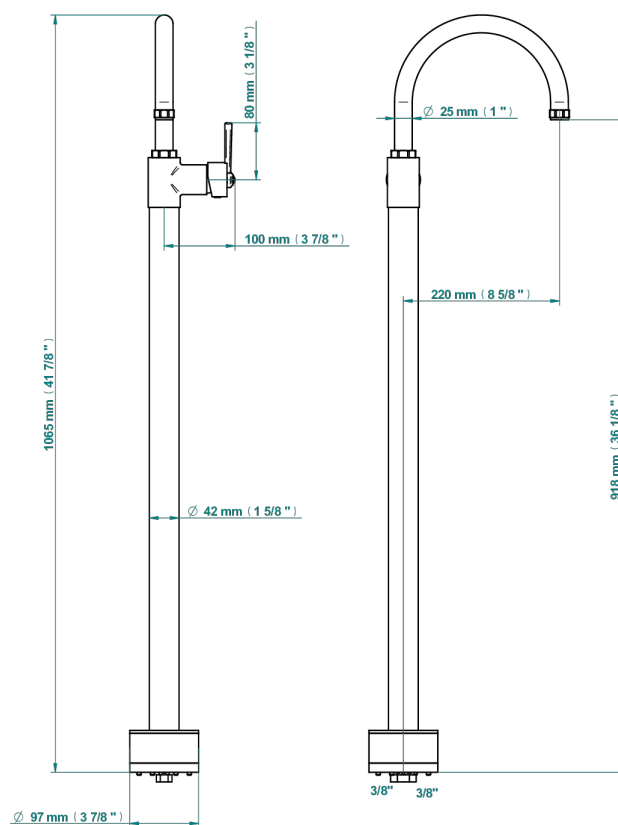

CLUB SAINT-GERMAIN WITH LEVER HANDLES

G7J-6500S

Floor mounted lavatory faucet

78308

16/02/2022

CHARACTERISTIC

- Club Saint-Germain with lever handles
- Floor mounted lavatory faucet

AVAILABLE FINITIONS