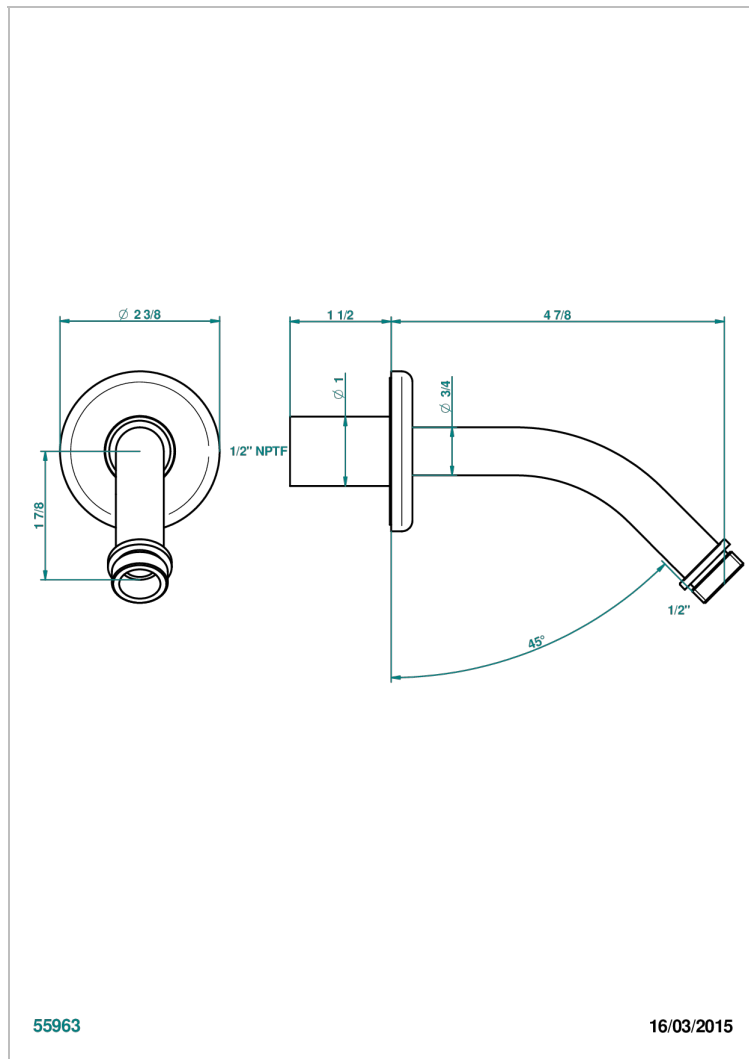

# CLUB SAINT-GERMAIN WITH LEVER HANDLES

G7J-82/US

Horizontal shower arm, 45°, lg: 4" 3/4

## CHARACTERISTIC

- Club Saint-Germain with lever handles
- Horizontal shower arm, 45°, lg: 4" 3/4