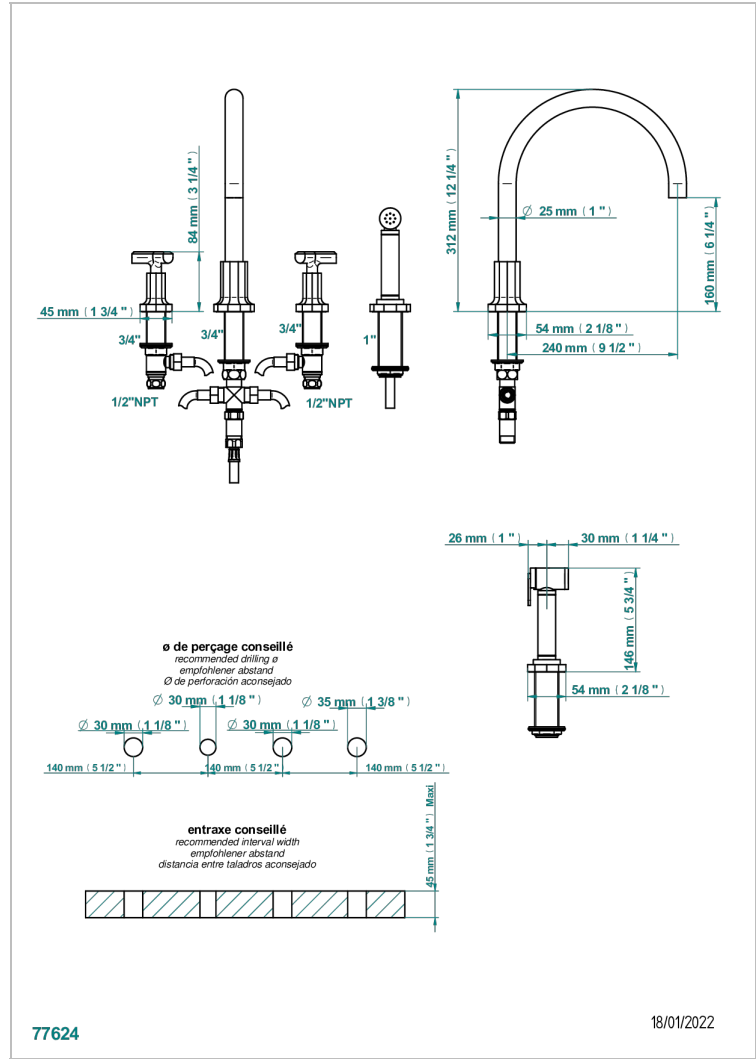

LES ONDES

G8A-4211/US

Three hole kitchen faucet with side spray

CHARACTERISTIC

- Les Ondes
- Three hole kitchen faucet with side spray

AVAILABLE FINITIONS

Blush PVD - H62
Brass color PVD - H49
Brown bronze color PVD - F33
Chrome polished - A02
Chrome polished / gold polished - G02
Copper antique matt, coated - H07