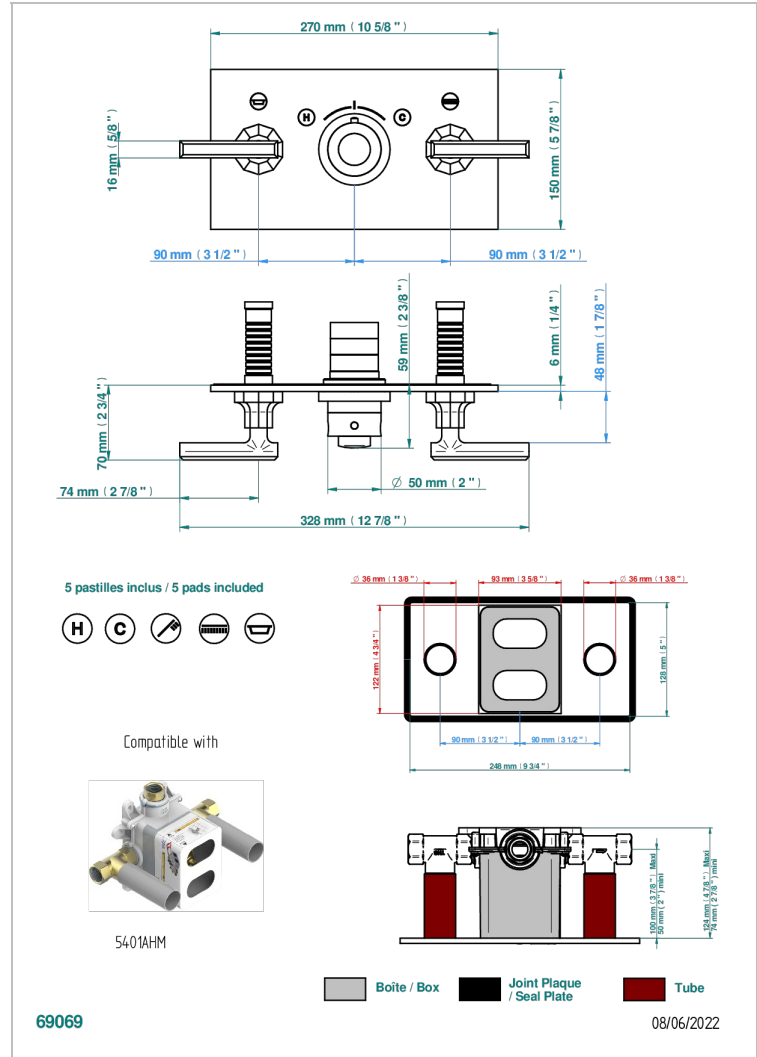

LES ONDES WITH LEVER

G8B-5401BEH

THG[®]
PARIS

Trim for thermostatic mixer with 2 valves item to be installed horizontal . to adapt on 5 401AHC or 5 401AHM

CHARACTERISTIC

- Les Ondes with lever
- Trim for thermostatic mixer with 2 valves item to be installed horizontal . to adapt on 5 401AHC or 5 401AHM

RELATED SKU'S

- Ref. G00-5401AHC 3/4" THG thermostat, 60 l/mn with two valves with wax cartridge delivered with a built-in box, without trim - to be installed horizontal (for installation with cross handle)
- Ref. G00-5401AHM 3/4" THG thermostat, 60 l/mn with two valves with wax cartridge delivered with a built-in box, without trim - to be installed horizontal (for installation with lever handle)