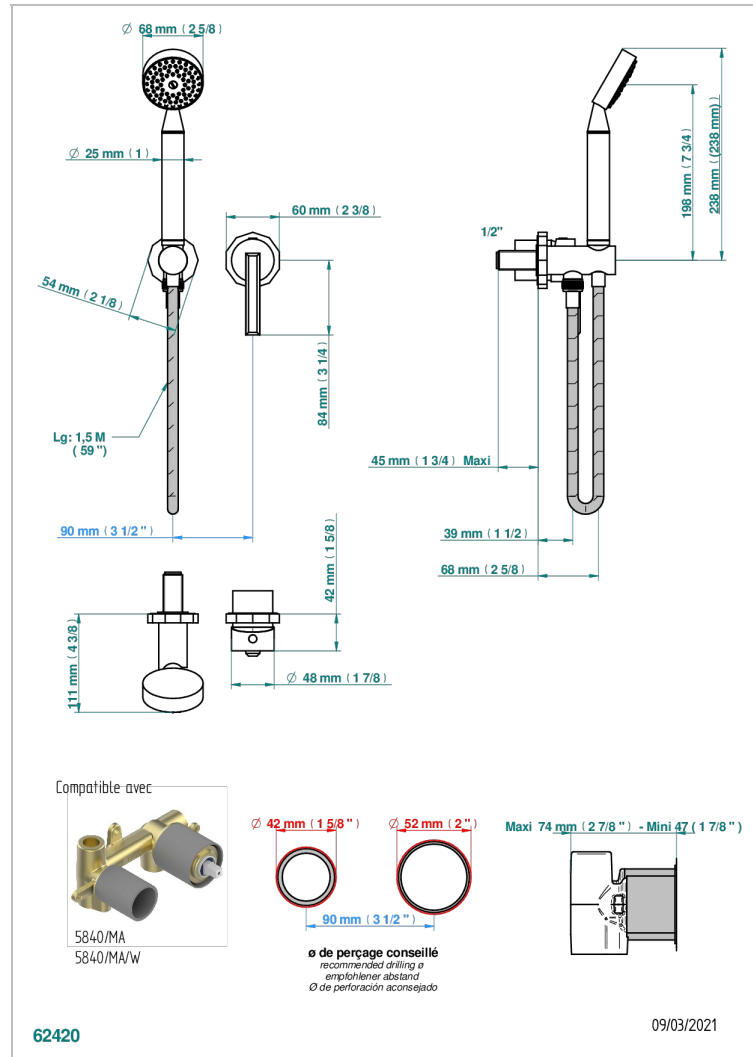

LES ONDES WITH LEVER

G8B-6561B

Trim only for wall mixer with complete handshower on hook

CHARACTERISTIC

- Les Ondes with lever
- Trim only for wall mixer with complete handshower on hook

TECHNICAL SPECS

- Recommandé : 3 bars (max. 5 bars) - Advised : 43,5 psi (max. 72 psi)
- 9,5 l/min à 3 bars (2.5 gpm at 43.5 psi)

RELATED SKU'S

- Ref. G00-5840/MA Rough parts for concealed wall-mounted mixer with 1/2" outlet

AVAILABLE FINITIONS

Antique nickel - H28
Blush PVD - H62
Brass color PVD - H49
Brown bronze color PVD - F33
Gold color PVD - H52
Graphite PVD - H64