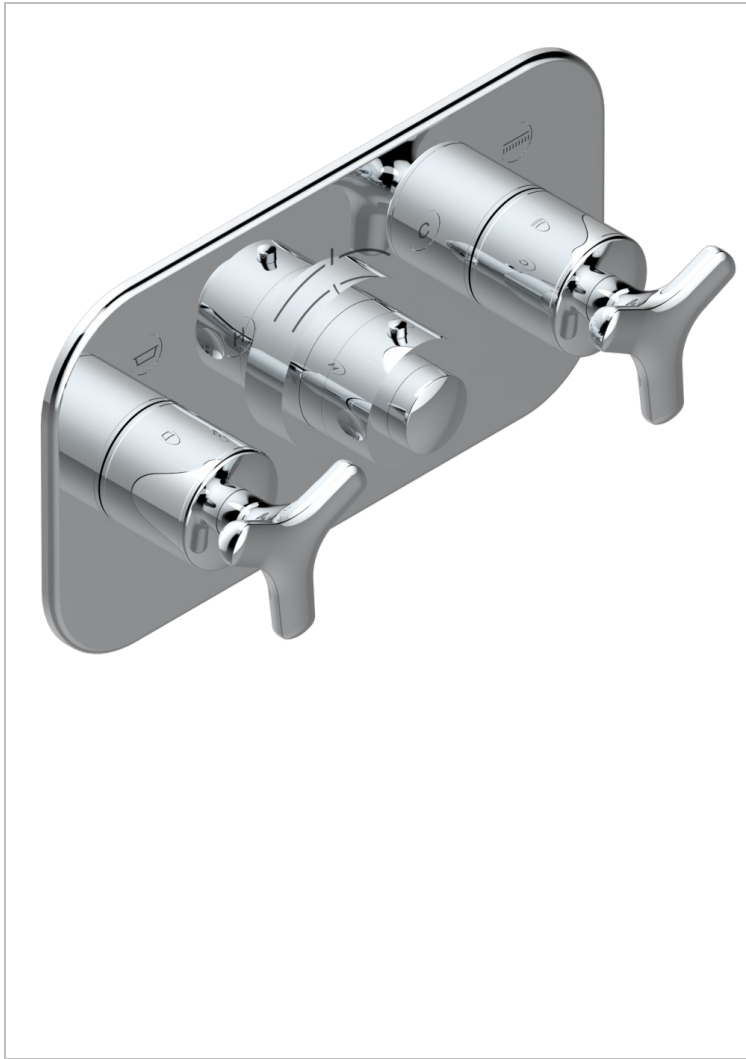

# SYSTEM SMOOTH METAL

G9A-5401BEH

THG  
PARIS

Trim for thermostatic mixer with 2 valves item to be installed horizontal . to adapt on 5 401AHC or 5 401AHM

## CHARACTERISTIC

- System smooth metal
- Trim for thermostatic mixer with 2 valves item to be installed horizontal . to adapt on 5 401AHC or 5 401AHM

## RELATED SKU'S

- Ref. G00-5401AHC 3/4" THG thermostat, 60 l/mn with two valves with wax cartridge delivered with a built-in box, without trim - to be installed horizontal ( for installation with cross handle)
- Ref. G00-5401AHM 3/4" THG thermostat, 60 l/mn with two valves with wax cartridge delivered with a built-in box, without trim - to be installed horizontal ( for installation with lever handle)