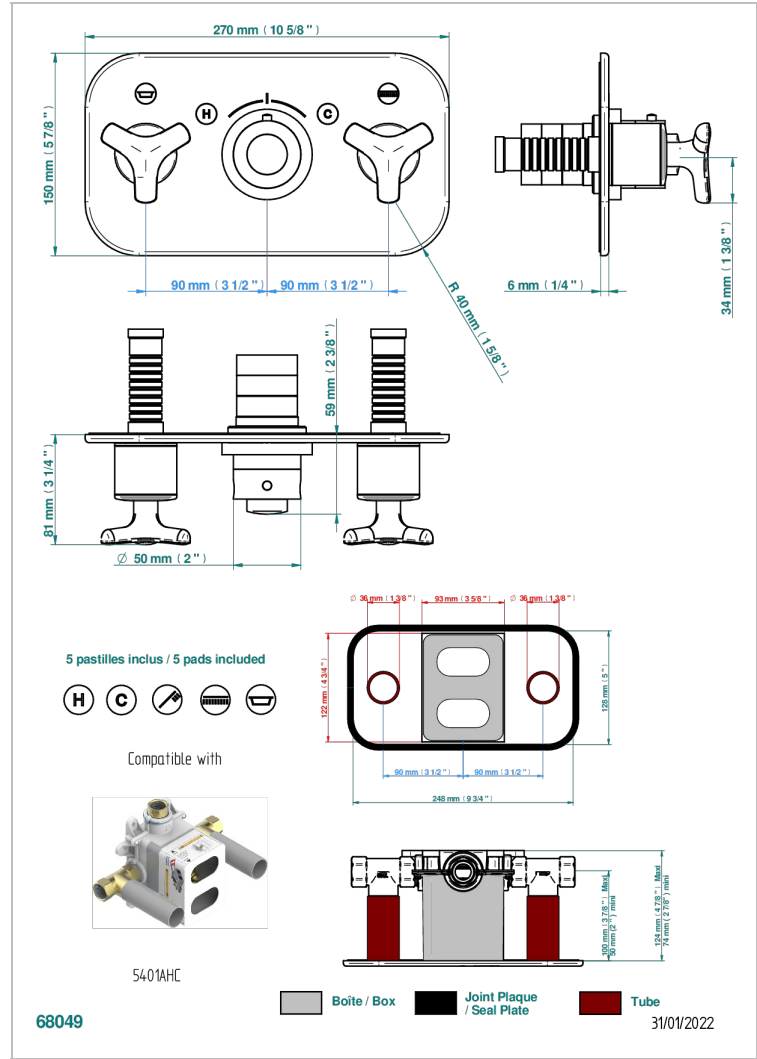

# SYSTEM SMOOTH METAL

G9A-5401BEH

THG  
PARIS

Trim for thermostatic mixer with 2 valves item to be installed horizontal . to adapt on 5 401AHC or 5 401AHM

## CHARACTERISTIC

- System smooth metal
- Trim for thermostatic mixer with 2 valves item to be installed horizontal . to adapt on 5 401AHC or 5 401AHM

## RELATED SKU'S

- Ref. G00-5401AHC 3/4" THG thermostat, 60 l/mn with two valves with wax cartridge delivered with a built-in box, without trim - to be installed horizontal ( for installation with cross handle)
- Ref. G00-5401AHM 3/4" THG thermostat, 60 l/mn with two valves with wax cartridge delivered with a built-in box, without trim - to be installed horizontal ( for installation with lever handle)