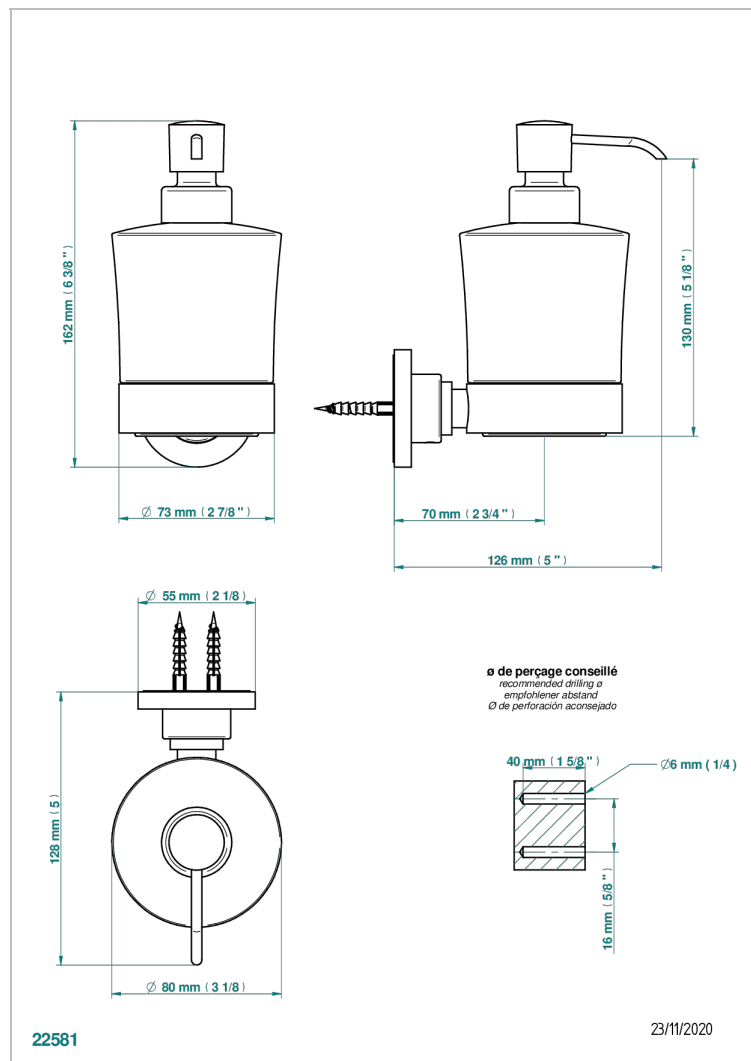

SYSTEM SMOOTH METAL WITH LEVER HANDLES

G9B-613

wall liquid soap dispenser

CHARACTERISTIC

- System smooth metal with lever handles
- wall liquid soap dispenser

AVAILABLE FINITIONS

Blush PVD - H62
Brass color PVD - H49
Brown bronze color PVD - F33
Chrome polished - A02
Copper antique matt, coated - H07
Gold color PVD - H52