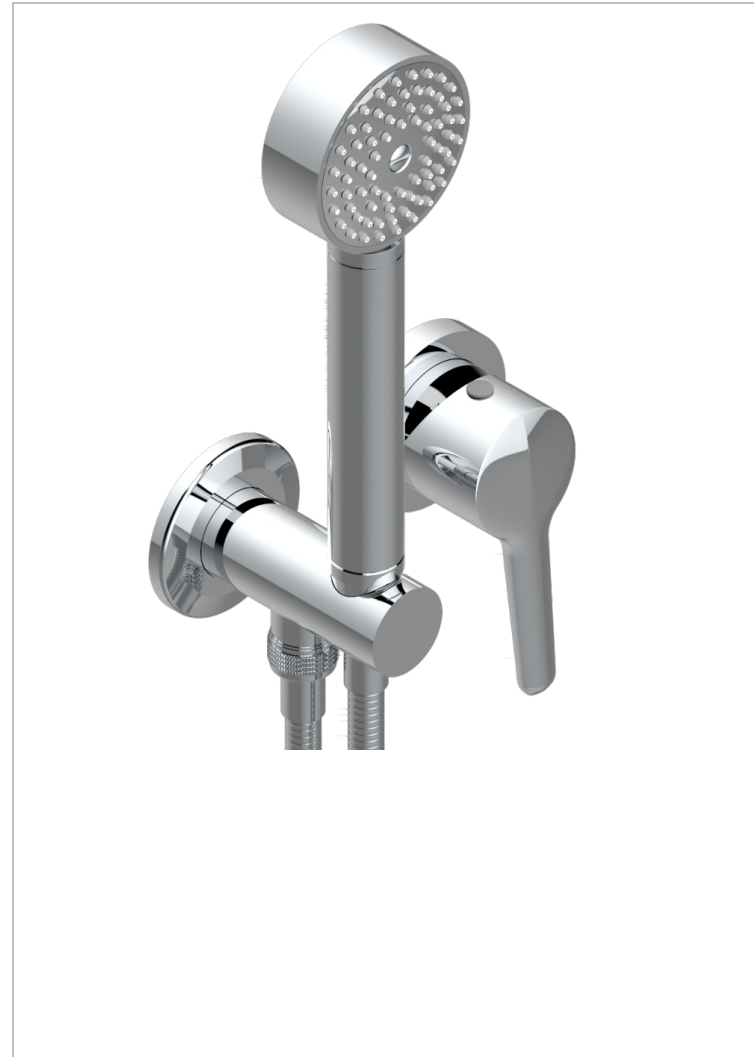

SYSTEM SMOOTH METAL WITH LEVER

G9B-6561B

THG[®]
PARIS

Trim only for wall mixer with complete handshower on hook

CHARACTERISTIC

- System smooth metal with lever
- Trim only for wall mixer with complete handshower on hook

TECHNICAL SPECS

- Recommandé : 3 bars (max. 5 bars) - Advised : 43,5 psi (max. 72 psi)
- 9,5 l/min à 3 bars (2.5 gpm at 43.5 psi)

RELATED SKU'S

- Ref. G00-5840/MA Rough parts for concealed wall-mounted mixer with 1/2" outlet

AVAILABLE FINITIONS

Antique nickel - H28
Blush PVD - H62
Brass color PVD - H49
Brown bronze color PVD - F33
Gold color PVD - H52
Graphite PVD - H64

Lacquered antique silver (coated) - H03
Lacquered light bronze - D01
Matt Umber PVD - H67
Matt blush PVD - H60
Matt brass color PVD - H50
Matt brown bronze color PVD - F34