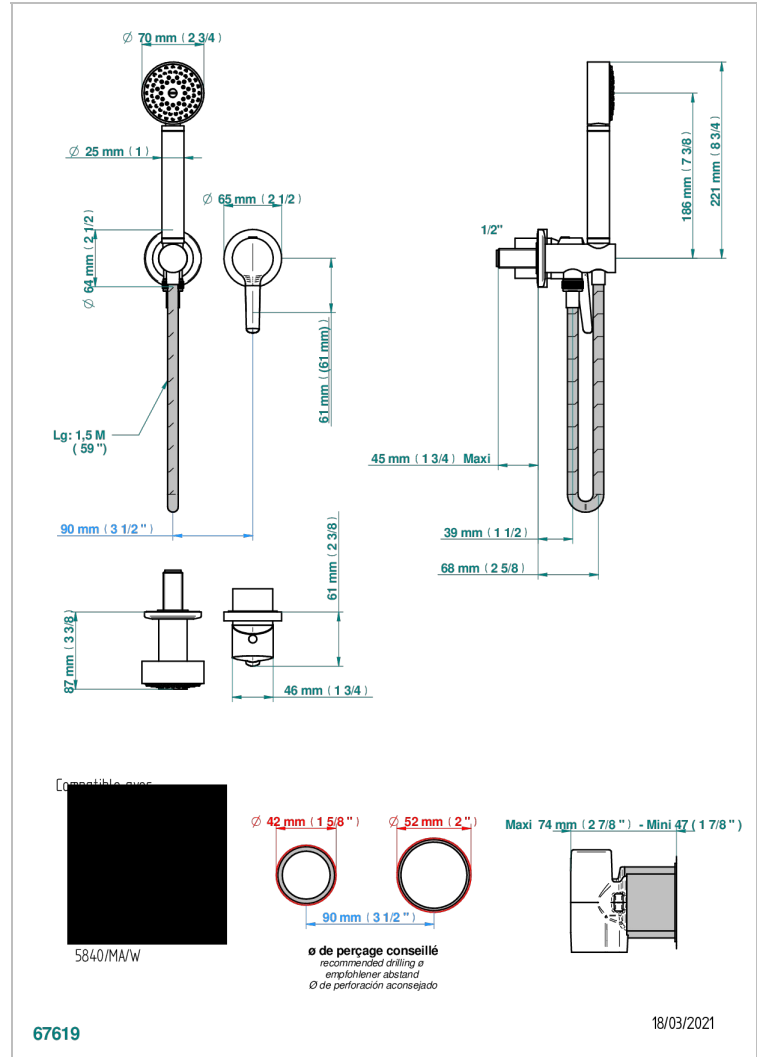

SYSTEM SMOOTH METAL WITH LEVER

G9B-6561B

THG[®]
PARIS

Trim only for wall mixer with complete handshower on hook

CHARACTERISTIC

- System smooth metal with lever
- Trim only for wall mixer with complete handshower on hook

TECHNICAL SPECS

- Recommandé : 3 bars (max. 5 bars) - Advised : 43,5 psi (max. 72 psi)
- 9,5 l/min à 3 bars (2.5 gpm at 43.5 psi)

RELATED SKU'S

- Ref. G00-5840/MA Rough parts for concealed wall-mounted mixer with 1/2" outlet