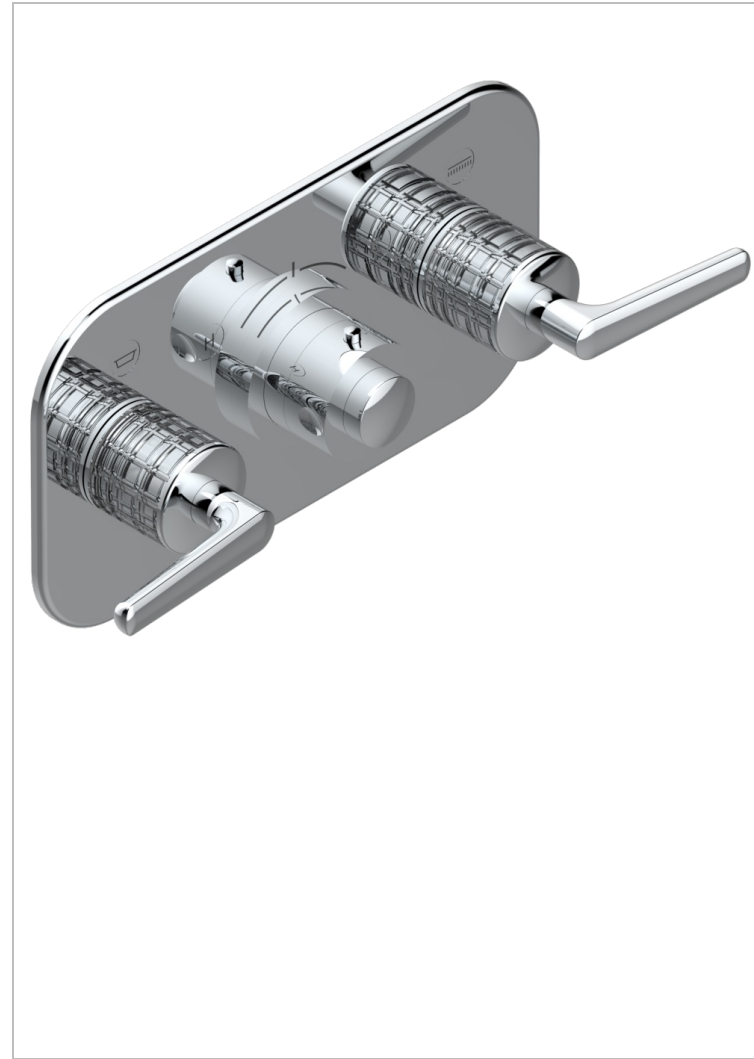

# SYSTEM CRYSTAL WITH LEVER

G9K-5401BEH

THG  
PARIS

Trim for thermostatic mixer with 2 valves item to be installed horizontal . to adapt on 5 401AHC or 5 401AHM

## CHARACTERISTIC

- System Crystal with lever
- Trim for thermostatic mixer with 2 valves item to be installed horizontal . to adapt on 5 401AHC or 5 401AHM

## RELATED SKU'S

- Ref. G00-5401AHC 3/4" THG thermostat, 60 l/mn with two valves with wax cartridge delivered with a built-in box, without trim - to be installed horizontal ( for installation with cross handle)
- Ref. G00-5401AHM 3/4" THG thermostat, 60 l/mn with two valves with wax cartridge delivered with a built-in box, without trim - to be installed horizontal ( for installation with lever handle)