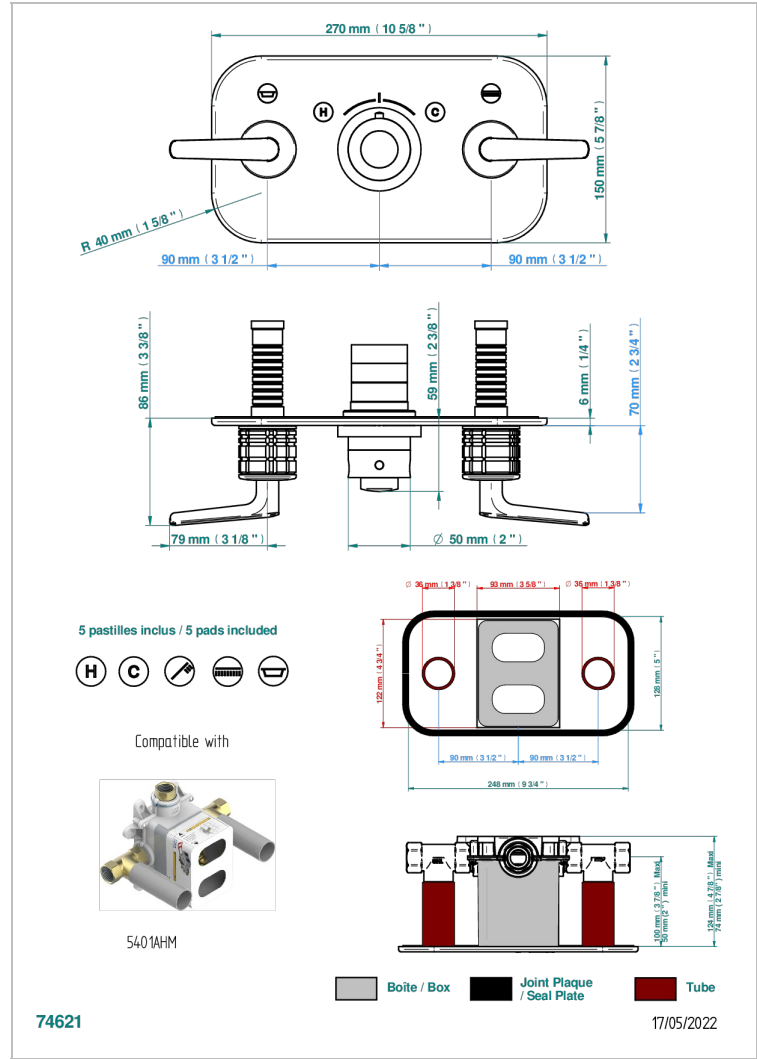

# SYSTEM CRYSTAL WITH LEVER

G9K-5401BEH

THG  
PARIS

Trim for thermostatic mixer with 2 valves item to be installed horizontal . to adapt on 5 401AHC or 5 401AHM

## CHARACTERISTIC

- System Crystal with lever
- Trim for thermostatic mixer with 2 valves item to be installed horizontal . to adapt on 5 401AHC or 5 401AHM

## RELATED SKU'S

- Ref. G00-5401AHC 3/4" THG thermostat, 60 l/mn with two valves with wax cartridge delivered with a built-in box, without trim - to be installed horizontal ( for installation with cross handle)
- Ref. G00-5401AHM 3/4" THG thermostat, 60 l/mn with two valves with wax cartridge delivered with a built-in box, without trim - to be installed horizontal ( for installation with lever handle)