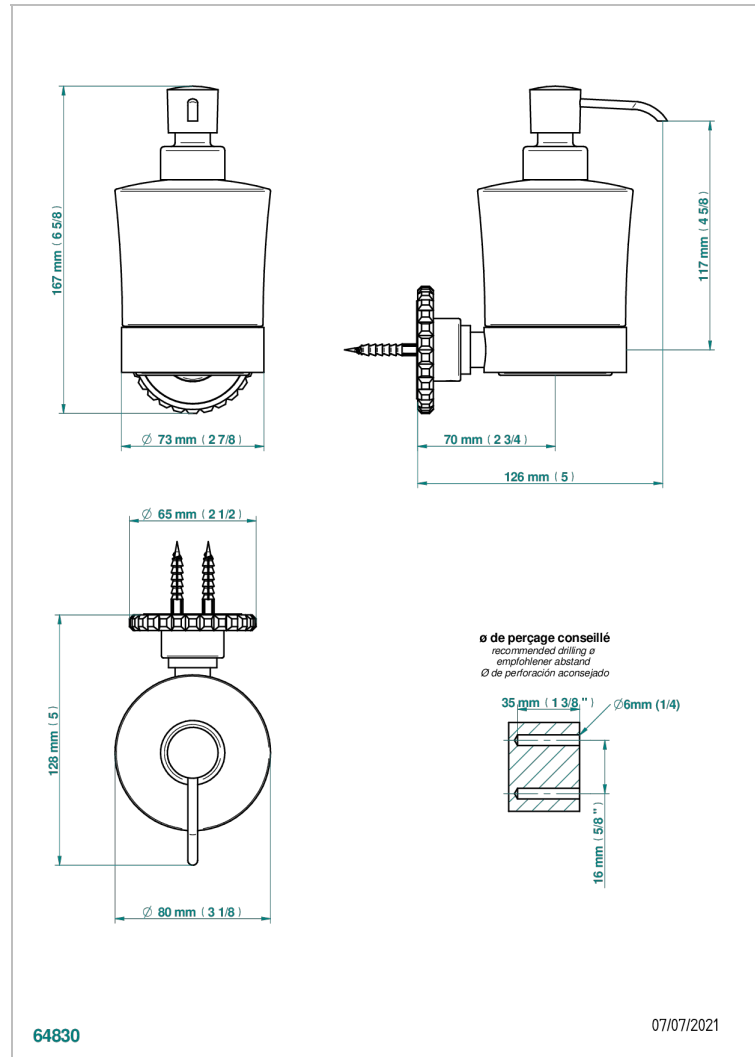

# SYSTEM CRYSTAL WITH LEVER HANDLES

G9K-613

wall liquid soap dispenser

## CHARACTERISTIC

- System Crystal with lever handles
- wall liquid soap dispenser