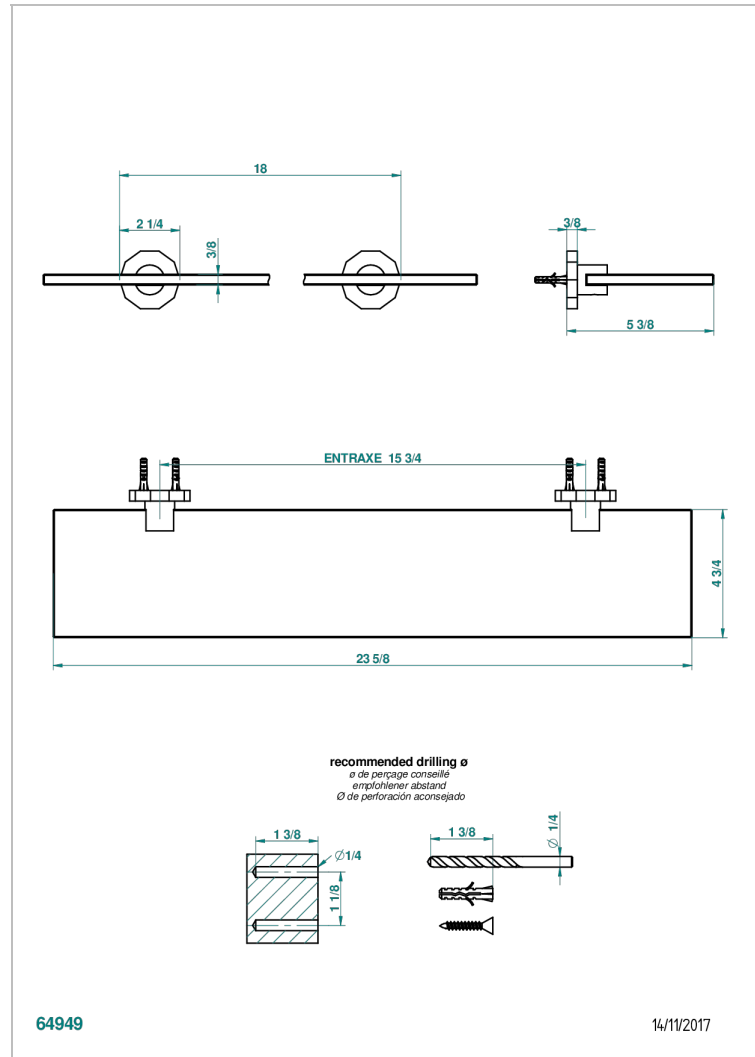

# LES ONDES

G8A-564

Glass shelf with brackets