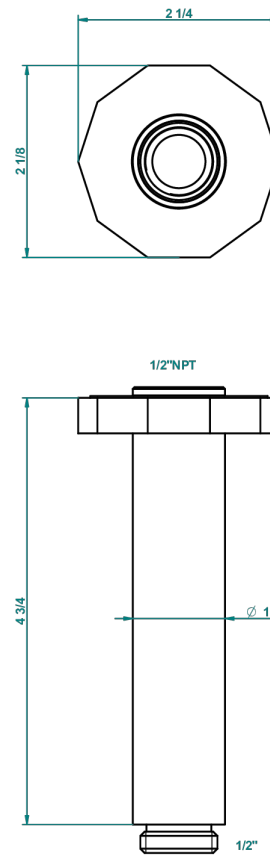

LES ONDES

G8A-82V/US

Vertical shower arm ceiling mounted 1/2" connection

64797

31/10/2017

CHARACTERISTIC

- Les Ondes
- Vertical shower arm ceiling mounted 1/2" connection

AVAILABLE FINITIONS

Blush PVD - H62
Brass color PVD - H49
Brown bronze color PVD - F33
Chrome polished - A02
Chrome polished / gold polished - G02
Copper antique matt, coated - H07

Gold color PVD - H52
Gold mat - F07
Gold polished - F01
Graphite PVD - H64
Light coated bronze - D01
Matt Umber PVD - H67

Matt blush PVD - H60
Matt brass color PVD - H50
Matt brown bronze color PVD - F34
Matt chrome (American satin) - C02
Matt gold color PVD - H53
Matt graphite PVD - H65

Matt nickel (American satin) - C01
Matt nickel color PVD - H56
Nickel antique / Sovereign - H28
Nickel color PVD - H55
Nickel polished - B01
Silver polished, antique - H03