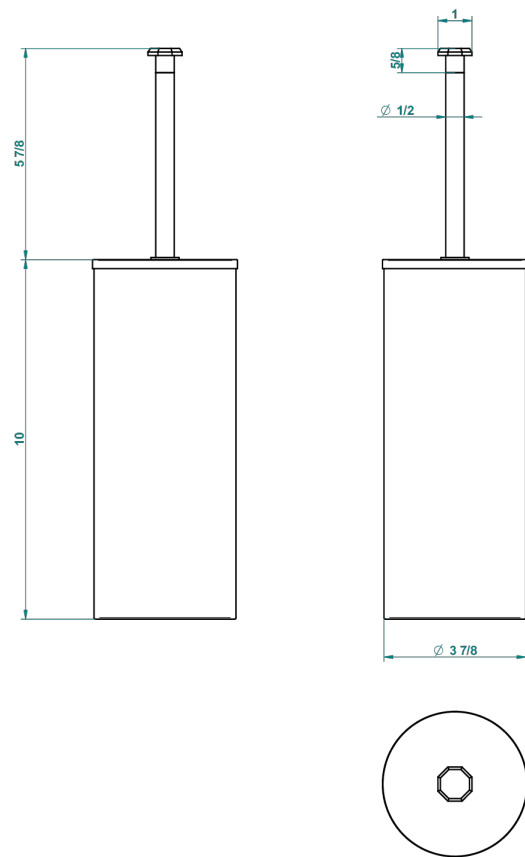

LES ONDES WITH LEVER HANDLES

G8B-4700C

THG[®]
PARIS

Metal toilet brush holder with brush with cover floor mounted

23690

16/07/2015

CHARACTERISTIC

- Les Ondes with lever handles
- Metal toilet brush holder with brush with cover floor mounted