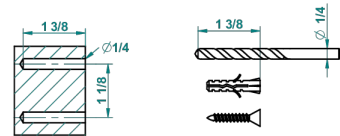

LES ONDES WITH LEVER HANDLES

G8B-504N

Towel ring

THG®
PARIS

64764

30/10/2017

CHARACTERISTIC

- Les Ondes with lever handles
- Towel ring

AVAILABLE FINITIONS

Blush PVD - H62
Brass color PVD - H49
Brown bronze color PVD - F33
Chrome polished - A02
Chrome polished / gold polished - G02
Copper antique matt, coated - H07

Gold color PVD - H52
Gold mat - F07
Gold polished - F01
Graphite PVD - H64
Light coated bronze - D01
Matt Umber PVD - H67

Matt blush PVD - H60
Matt brass color PVD - H50
Matt brown bronze color PVD - F34
Matt chrome (American satin) - C02
Matt gold color PVD - H53
Matt graphite PVD - H65

Matt nickel (American satin) - C01
Matt nickel color PVD - H56
Nickel antique / Sovereign - H28
Nickel color PVD - H55
Nickel polished - B01
Silver polished, antique - H03

Soft gold - F30
Soft matt gold - F31
Umber PVD - H66