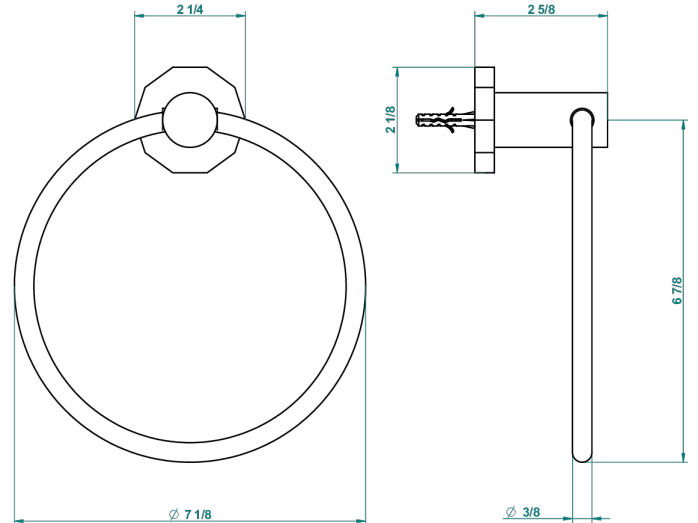

LES ONDES WITH LEVER HANDLES

G8B-504N

Towel ring

THG®
PARIS

64764

30/10/2017

CHARACTERISTIC

- Les Ondes with lever handles
- Towel ring

AVAILABLE FINITIONS

Blush PVD - H62
Brass color PVD - H49
Brown bronze color PVD - F33
Chrome polished - A02
Chrome polished / gold polished - G02
Copper antique matt, coated - H07

Gold color PVD - H52
Gold mat - F07
Gold polished - F01
Graphite PVD - H64
Light coated bronze - D01
Matt Umber PVD - H67

Matt blush PVD - H60
Matt brass color PVD - H50
Matt brown bronze color PVD - F34
Matt chrome (American satin) - C02
Matt gold color PVD - H53
Matt graphite PVD - H65

Matt nickel (American satin) - C01
Matt nickel color PVD - H56
Nickel antique / Sovereign - H28
Nickel color PVD - H55
Nickel polished - B01
Silver polished, antique - H03

Soft gold - F30
Soft matt gold - F31
Umber PVD - H66