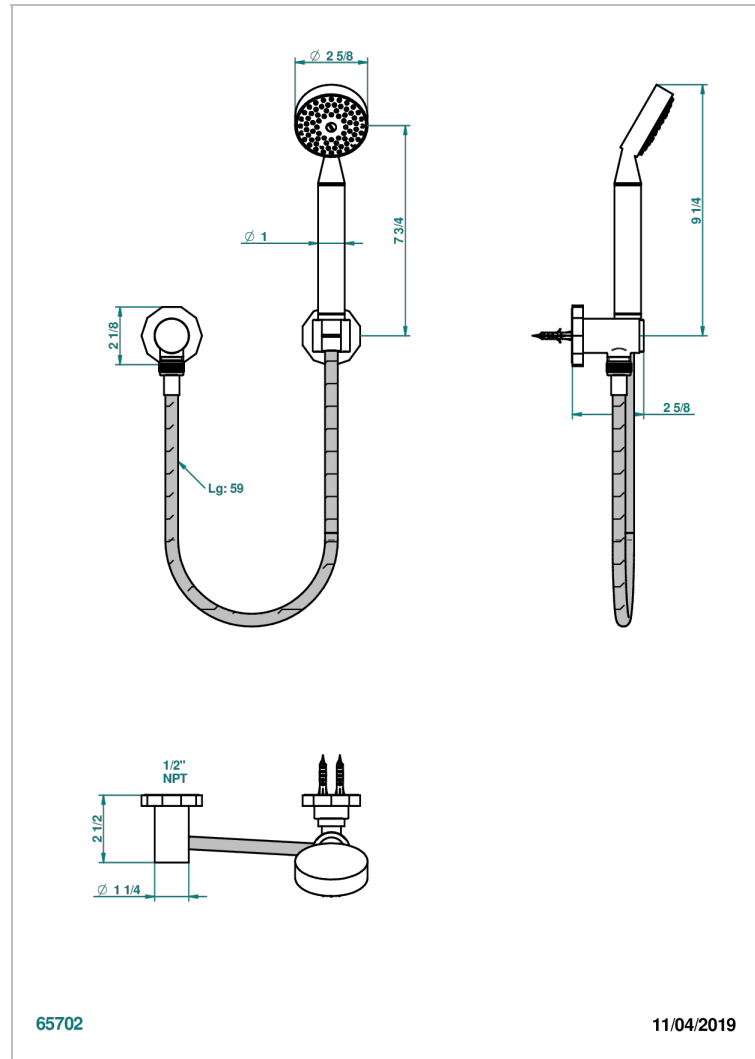

LES ONDES WITH LEVER HANDLES

G8B-52/US

Wall mounted handshower with separate fixed hook

THG[®]
PARIS

CHARACTERISTIC

- Les Ondes with lever handles
- Wall mounted handshower with separate fixed hook

AVAILABLE FINITIONS