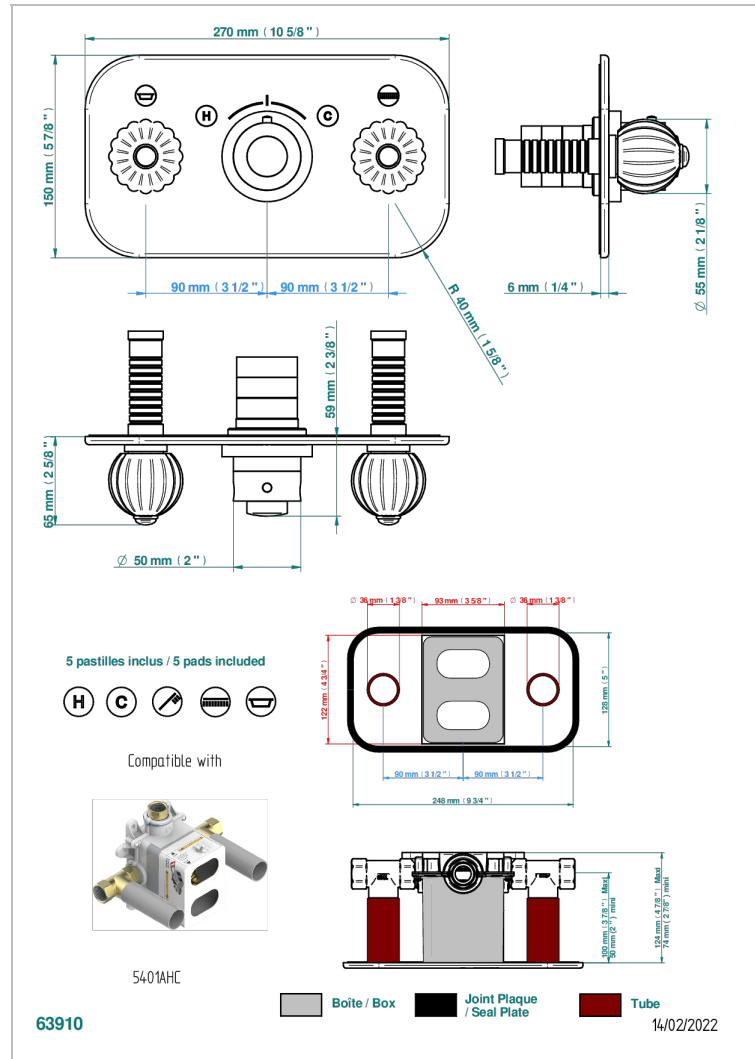

MANDARINE METAL

U1A-5401BEH

THG
PARIS

Trim for thermostatic mixer with 2 valves item to be installed horizontal . to adapt on 5 401AHC or 5 401AHM

CHARACTERISTIC

- Mandarine metal
- Trim for thermostatic mixer with 2 valves item to be installed horizontal . to adapt on 5 401AHC or 5 401AHM

RELATED SKU'S

- Ref. G00-5401AHC 3/4" THG thermostat, 60 l/mn with two valves with wax cartridge delivered with a built-in box, without trim - to be installed horizontal (for installation with cross handle)
- Ref. G00-5401AHM 3/4" THG thermostat, 60 l/mn with two valves with wax cartridge delivered with a built-in box, without trim - to be installed horizontal (for installation with lever handle)