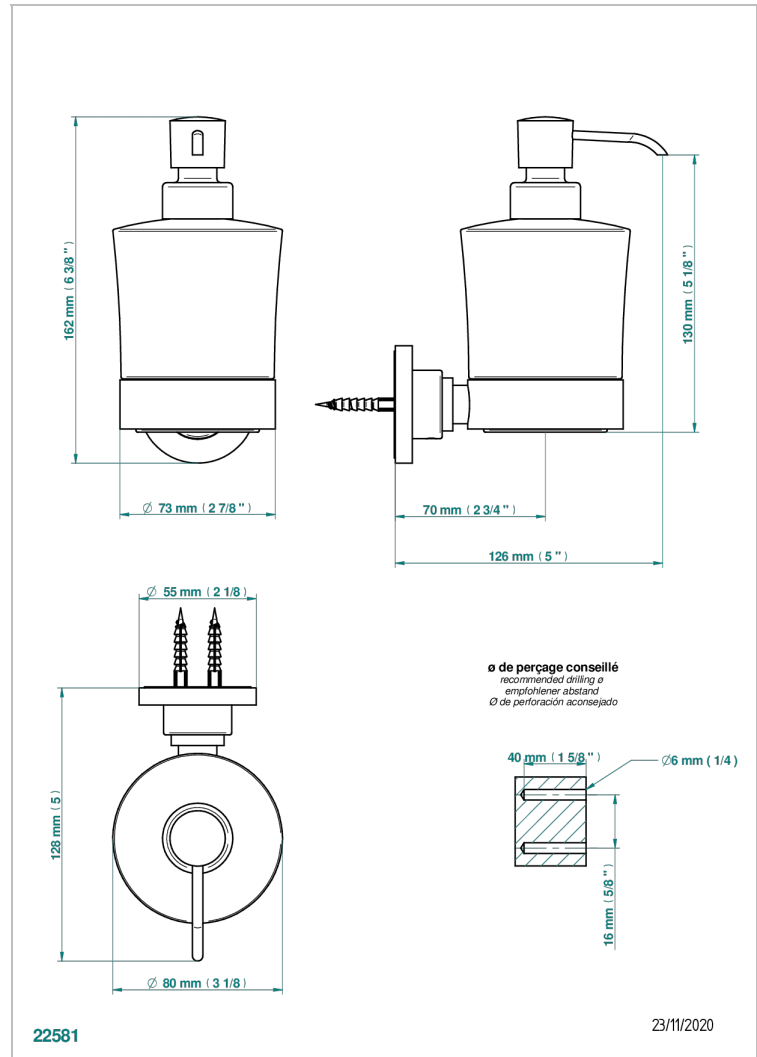

INFINI WHITE PORCELAIN

U2D-613

wall liquid soap dispenser

THG®
PARIS

CHARACTERISTIC

- Infini White porcelain
- wall liquid soap dispenser

AVAILABLE FINITIONS

Blush PVD - H62
Brass color PVD - H49
Brown bronze color PVD - F33
Chrome polished - A02
Copper antique matt, coated - H07
Gold color PVD - H52

Gold mat - F07
Gold polished - F01
Graphite PVD - H64
Light coated bronze - D01
Matt Umber PVD - H67
Matt blush PVD - H60

Matt brass color PVD - H50
Matt brown bronze color PVD - F34
Matt chrome (American satin) - C02
Matt gold color PVD - H53
Matt graphite PVD - H65
Matt nickel (American satin) - C01

Matt nickel color PVD - H56
Nickel antique / Sovereign - H28
Nickel color PVD - H55
Nickel polished - B01
Silver polished, antique - H03
Soft gold - F30

Soft matt gold - F31
Umber PVD - H66