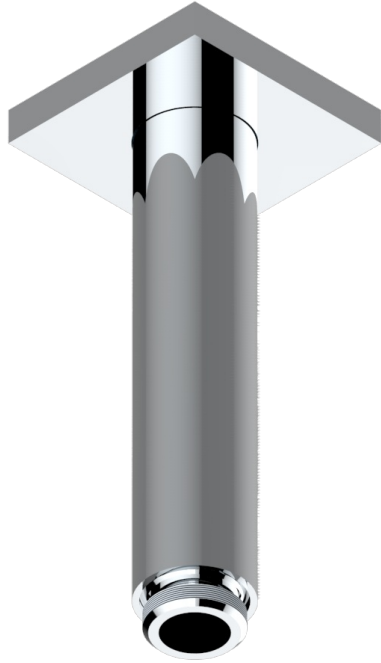

# SO

U2K-82V/US

Vertical shower arm ceiling mounted 1/2" connection

THG<sup>®</sup>  
PARIS

17748

12/02/2020

## CHARACTERISTIC

- So
- Vertical shower arm ceiling mounted 1/2" connection

## AVAILABLE FINITIONS

Chrome polished - A02  
Gold mat - F07  
Gold polished - F01  
Matt chrome (American satin) - C02  
Matt nickel (American satin) - C01  
Nickel polished - B01

Soft gold - F30  
Soft matt gold - F31