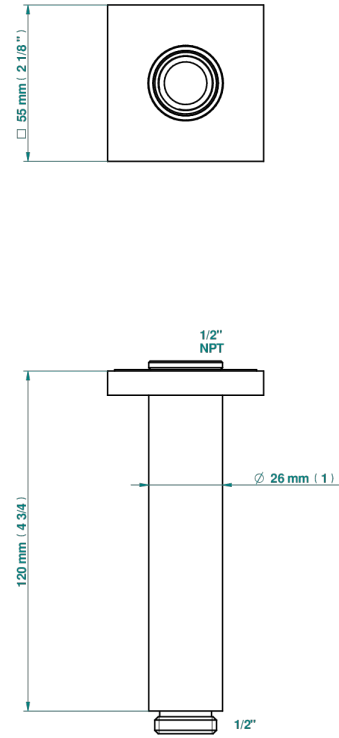

# SO

U2K-82V/US

Vertical shower arm ceiling mounted 1/2" connection

THG<sup>®</sup>  
PARIS

17748

12/02/2020

## CHARACTERISTIC

- So
- Vertical shower arm ceiling mounted 1/2" connection