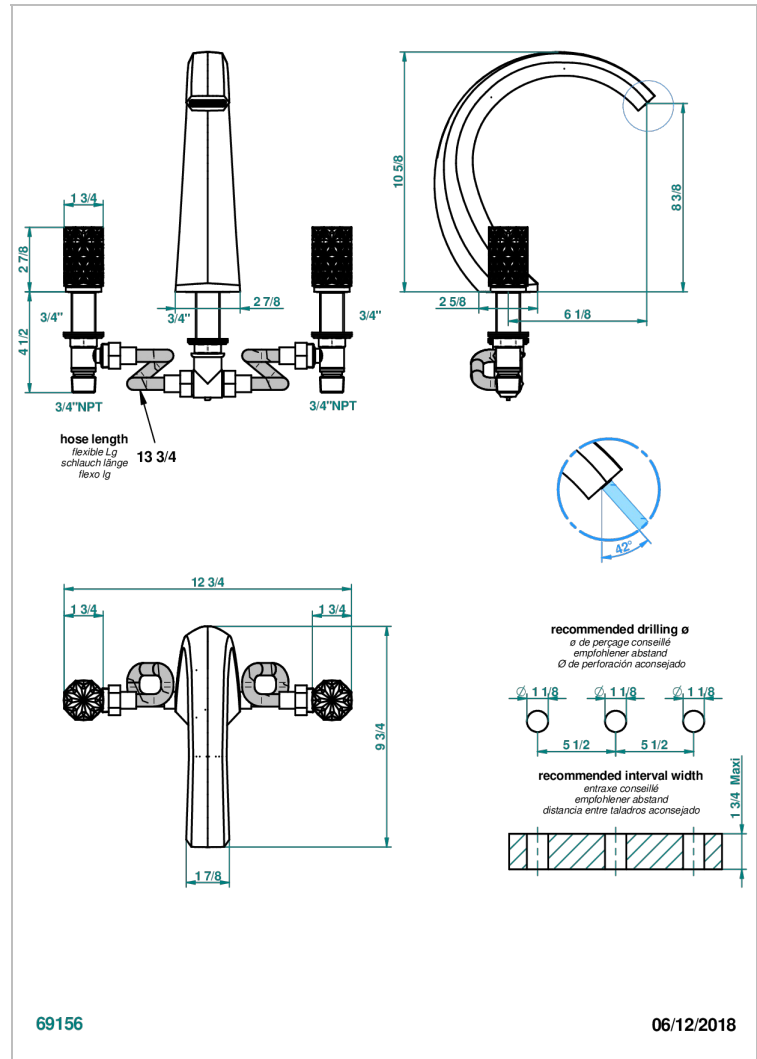

# NIHAL BLUE PORCELAIN

U2L-25SGUS

Roman tub set with 3/4" valves

## CHARACTERISTIC

- Nihal blue porcelain
- Roman tub set with 3/4" valves