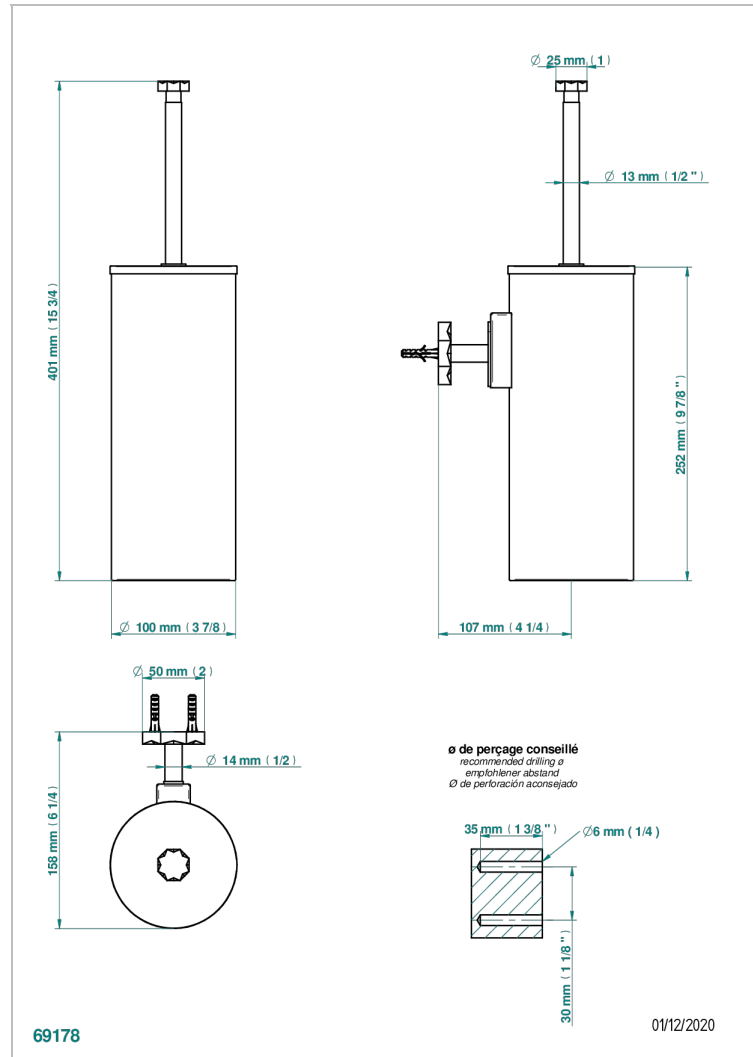

NIHAL BLUE PORCELAIN

U2L-4720C

Metal toilet brush holder with brush with cover wall mounted

CHARACTERISTIC

- Nihal blue porcelain
- Metal toilet brush holder with brush with cover wall mounted

AVAILABLE FINITIONS

Blush PVD - H62
Brass color PVD - H49
Brown bronze color PVD - F33
Chrome polished - A02
Chrome polished / gold polished - G02
Copper antique matt, coated - H07

Gold color PVD - H52
Gold mat - F07
Gold polished - F01
Graphite PVD - H64
Light coated bronze - D01
Matt Umber PVD - H67

Matt blush PVD - H60
Matt brass color PVD - H50
Matt brown bronze color PVD - F34
Matt chrome (American satin) - C02
Matt gold color PVD - H53
Matt graphite PVD - H65

Matt nickel (American satin) - C01
Matt nickel color PVD - H56
Nickel antique / Sovereign - H28
Nickel color PVD - H55
Nickel polished - B01
Silver polished, antique - H03

Soft gold - F30
Soft matt gold - F31
Umber PVD - H66