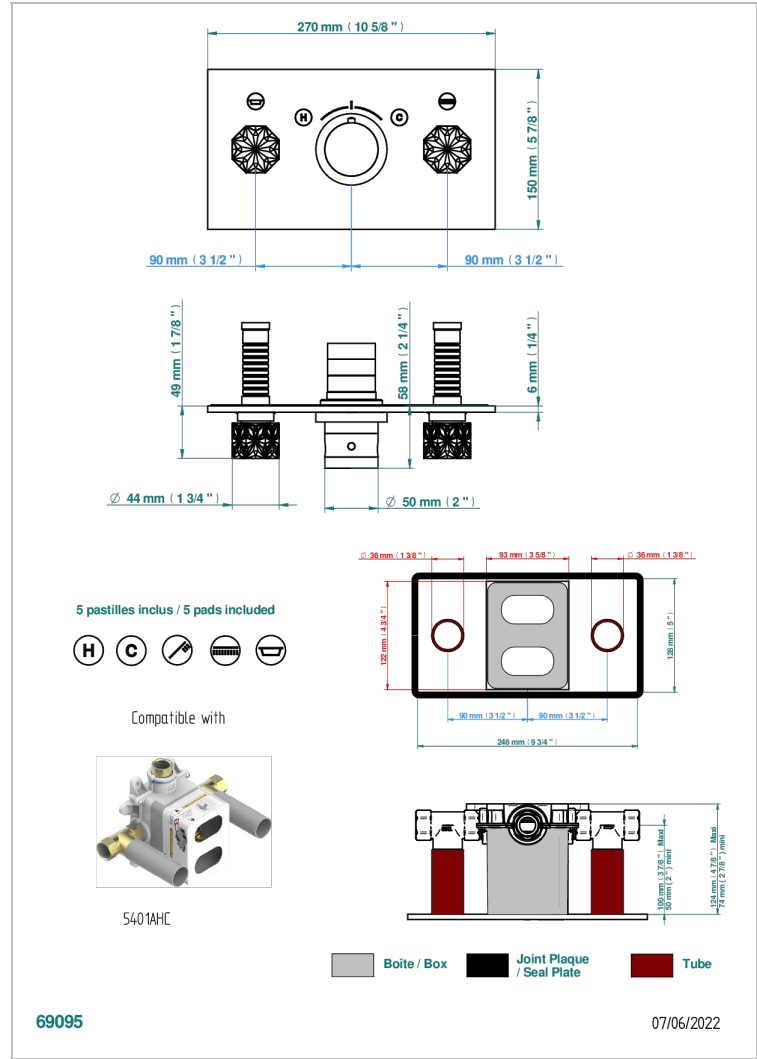

NIHAL BLUE PORCELAIN

U2L-5401BEH

THG
PARIS

Trim for thermostatic mixer with 2 valves item to be installed horizontal . to adapt on 5 401AHC or 5 401AHM

CHARACTERISTIC

- Nihal blue porcelain
- Trim for thermostatic mixer with 2 valves item to be installed horizontal . to adapt on 5 401AHC or 5 401AHM

RELATED SKU'S

- Ref. G00-5401AHC 3/4" THG thermostat, 60 l/mn with two valves with wax cartridge delivered with a built-in box, without trim - to be installed horizontal (for installation with cross handle)
- Ref. G00-5401AHM 3/4" THG thermostat, 60 l/mn with two valves with wax cartridge delivered with a built-in box, without trim - to be installed horizontal (for installation with lever handle)