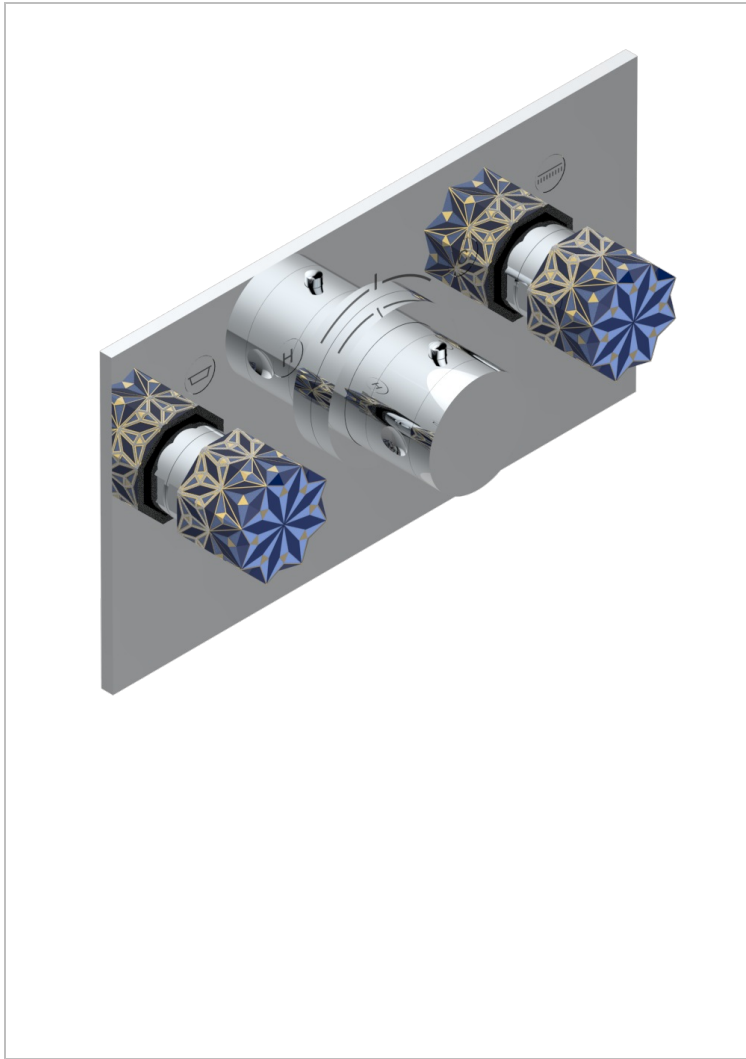

NIHAL BLUE PORCELAIN

U2L-5401BEH

THG
PARIS

Trim for thermostatic mixer with 2 valves item to be installed horizontal . to adapt on 5 401AHC or 5 401AHM

CHARACTERISTIC

- Nihal blue porcelain
- Trim for thermostatic mixer with 2 valves item to be installed horizontal . to adapt on 5 401AHC or 5 401AHM

RELATED SKU'S

- Ref. G00-5401AHC 3/4" THG thermostat, 60 l/mn with two valves with wax cartridge delivered with a built-in box, without trim - to be installed horizontal (for installation with cross handle)
- Ref. G00-5401AHM 3/4" THG thermostat, 60 l/mn with two valves with wax cartridge delivered with a built-in box, without trim - to be installed horizontal (for installation with lever handle)

AVAILABLE FINITIONS

Antique nickel - H28
Blush PVD - H62
Brass color PVD - H49
Brown bronze color PVD - F33
Gold color PVD - H52
Graphite PVD - H64

Lacquered antique silver (coated) - HO3
Lacquered light bronze - D01
Matt Umber PVD - H67
Matt blush PVD - H60
Matt brass color PVD - H50
Matt brown bronze color PVD - F34