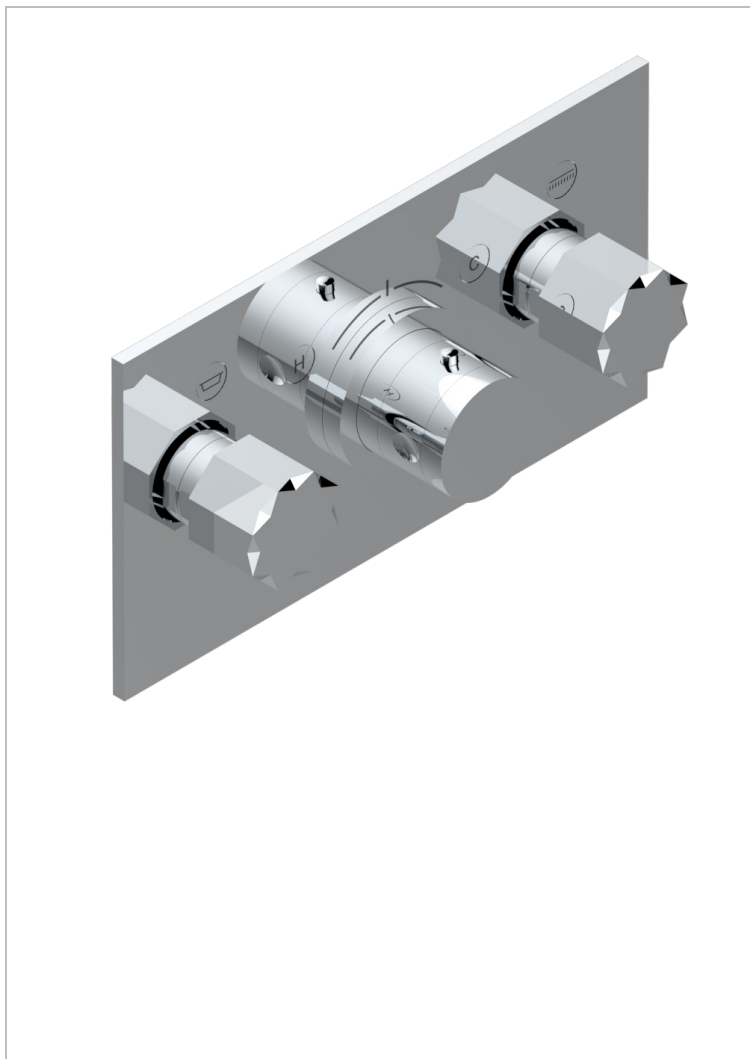

Trim for thermostatic mixer with 2 valves item to be installed horizontal . to adapt on 5 401AHC or 5 401AHM

CHARACTERISTIC

- Nihal metal
- Trim for thermostatic mixer with 2 valves item to be installed horizontal . to adapt on 5 401AHC or 5 401AHM

RELATED SKU'S

- Ref. G00-5401AHC 3/4" THG thermostat, 60 l/mn with two valves with wax cartridge delivered with a built-in box, without trim - to be installed horizontal (for installation with cross handle)
- Ref. G00-5401AHM 3/4" THG thermostat, 60 l/mn with two valves with wax cartridge delivered with a built-in box, without trim - to be installed horizontal (for installation with lever handle)