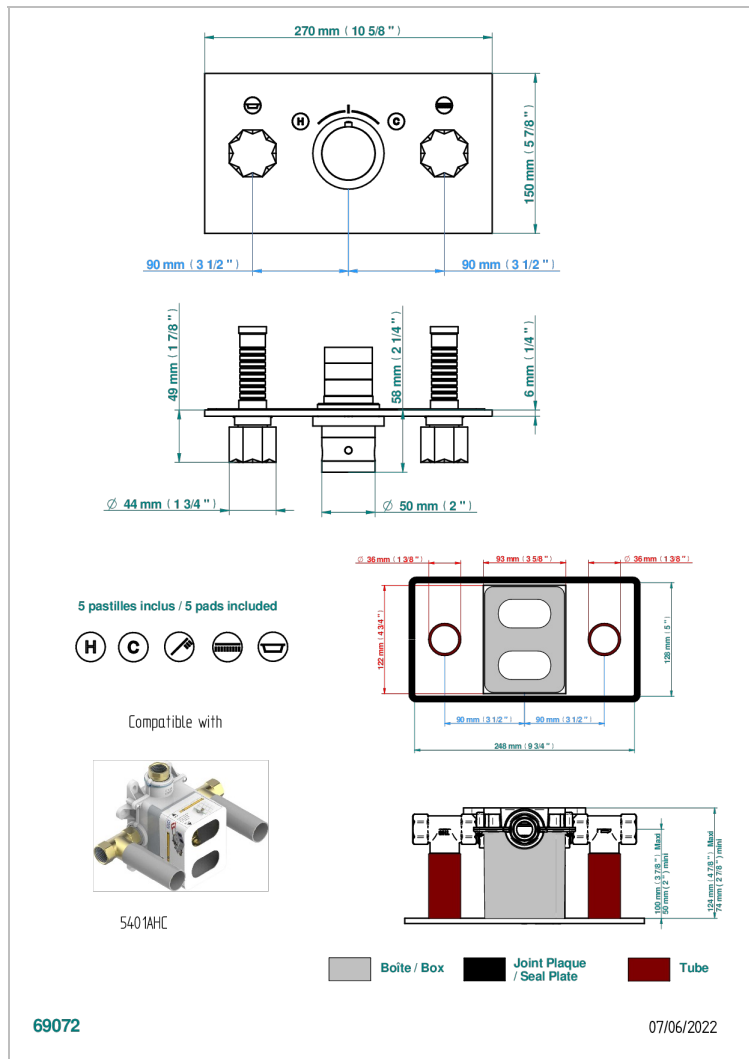

Trim for thermostatic mixer with 2 valves item to be installed horizontal . to adapt on 5 401AHC or 5 401AHM

CHARACTERISTIC

- Nihal metal
- Trim for thermostatic mixer with 2 valves item to be installed horizontal . to adapt on 5 401AHC or 5 401AHM

RELATED SKU'S

- Ref. G00-5401AHC 3/4" THG thermostat, 60 l/mn with two valves with wax cartridge delivered with a built-in box, without trim - to be installed horizontal (for installation with cross handle)
- Ref. G00-5401AHM 3/4" THG thermostat, 60 l/mn with two valves with wax cartridge delivered with a built-in box, without trim - to be installed horizontal (for installation with lever handle)