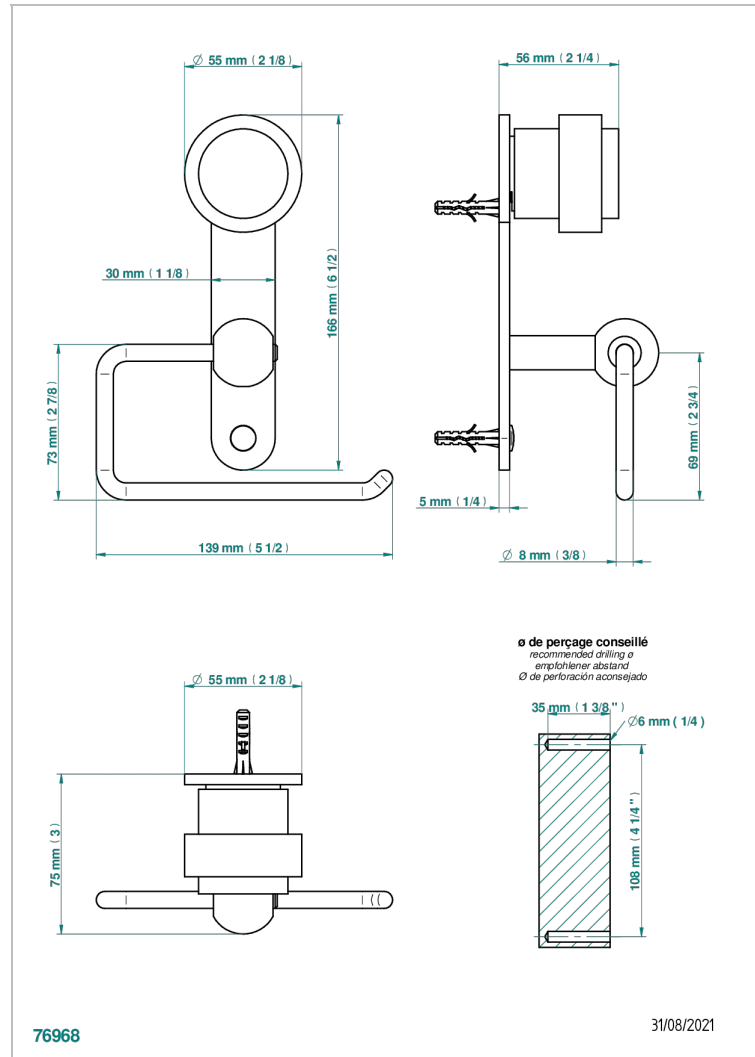

DIPLOMATE SMOOTH RINGS

U4A-538A

Toilet paper holder, single mount without cover

CHARACTERISTIC

- Diplomate smooth rings
- Toilet paper holder, single mount without cover

AVAILABLE FINITIONS

Blush PVD - H62
Brass color PVD - H49
Brown bronze color PVD - F33
Chrome polished - A02
Chrome polished / gold polished - G02
Copper antique matt, coated - H07