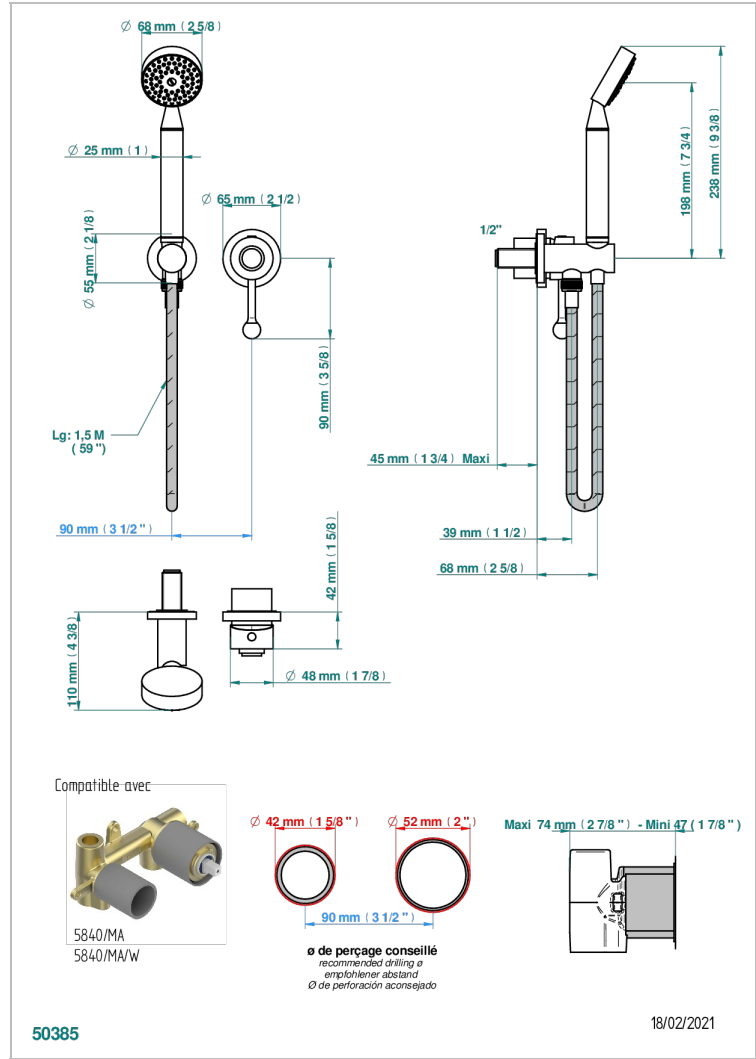

# DIPLOMATE SMOOTH RINGS

U4A-6561B

Trim only for wall mixer with complete handshower on hook

## CHARACTERISTIC

- Diplomate smooth rings
- Trim only for wall mixer with complete handshower on hook

## TECHNICAL SPECS

- Recommandé : 3 bars (max. 5 bars) - Advised : 43,5 psi (max. 72 psi)
- 9,5 l/min à 3 bars (2.5 gpm at 43.5 psi)

## RELATED SKU'S

- Ref. G00-5840/MA Rough parts for concealed wall-mounted mixer with 1/2" outlet