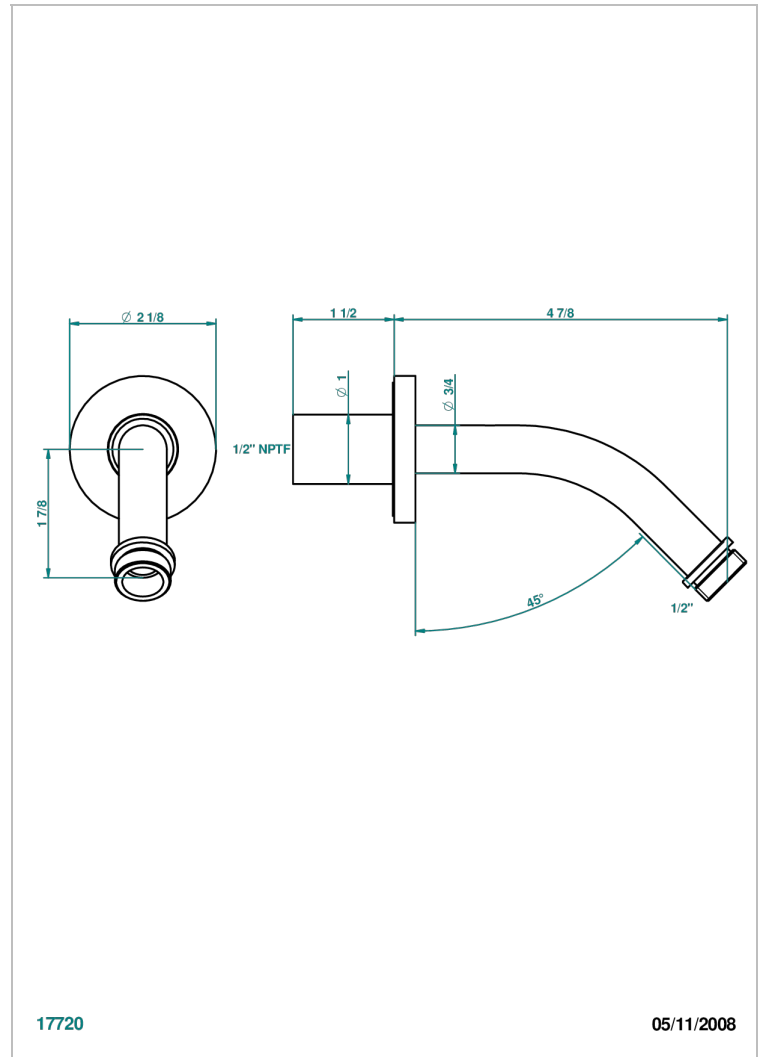

DIPLOMATE SMOOTH RINGS

U4A-82/US

Horizontal shower arm, 45°, lg: 4" 3/4

THG[®]
PARIS

CHARACTERISTIC

- Diplomate smooth rings
- Horizontal shower arm, 45°, lg: 4" 3/4

AVAILABLE FINITIONS

Blush PVD - H62
Brass color PVD - H49
Brown bronze color PVD - F33
Chrome polished - A02
Chrome polished / gold polished - G02
Copper antique matt, coated - H07