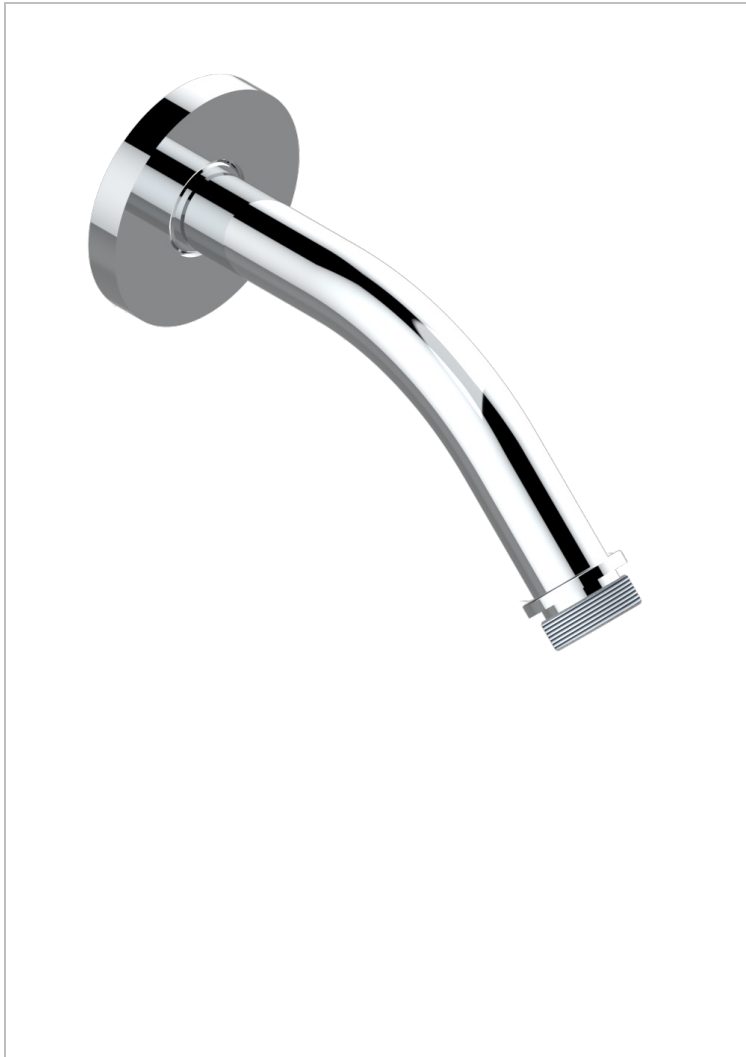

DIPLOMATE SMOOTH RINGS

U4A-82/US

Horizontal shower arm, 45°, lg: 4" 3/4

THG[®]
PARIS

CHARACTERISTIC

- Diplomate smooth rings
- Horizontal shower arm, 45°, lg: 4" 3/4

AVAILABLE FINITIONS

Blush PVD - H62
Brass color PVD - H49
Brown bronze color PVD - F33
Chrome polished - A02
Chrome polished / gold polished - G02
Copper antique matt, coated - H07

Gold color PVD - H52
Gold mat - F07
Gold polished - F01
Graphite PVD - H64
Light coated bronze - D01
Matt Umber PVD - H67

Matt blush PVD - H60
Matt brass color PVD - H50
Matt brown bronze color PVD - F34
Matt chrome (American satin) - C02
Matt gold color PVD - H53
Matt graphite PVD - H65

Matt nickel (American satin) - C01
Matt nickel color PVD - H56
Nickel antique / Sovereign - H28
Nickel color PVD - H55
Nickel polished - B01
Silver polished, antique - H03

Soft gold - F30
Soft matt gold - F31
Umber PVD - H66