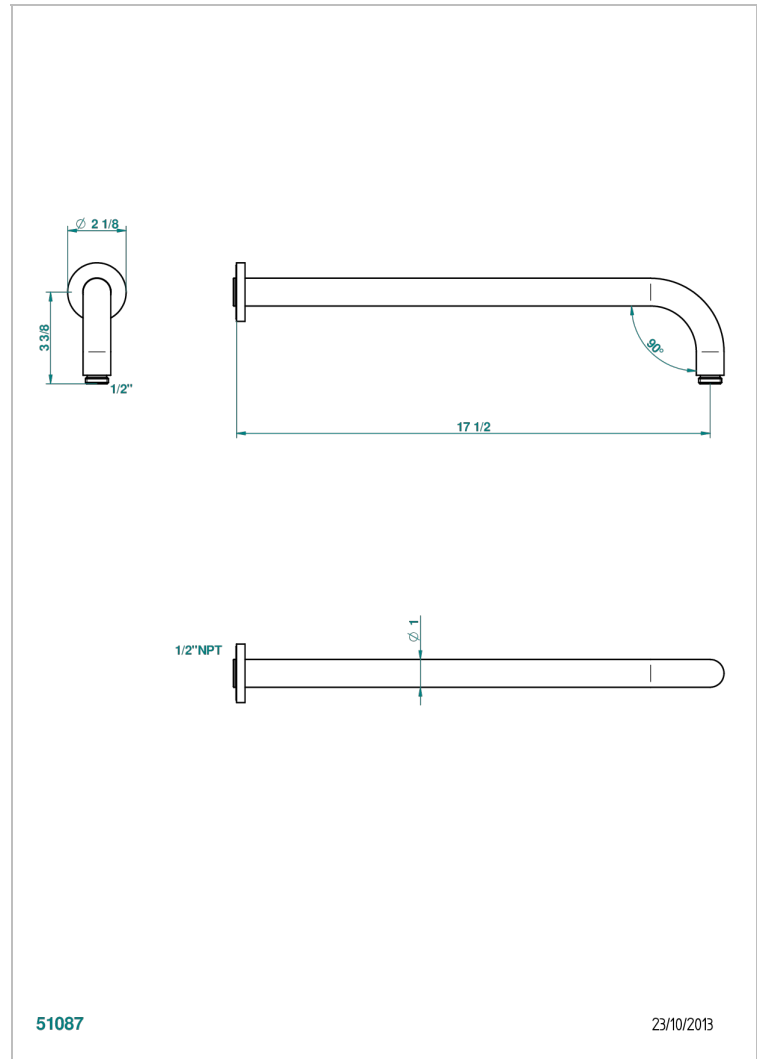

# DIPLOMATE SMOOTH RINGS

U4A-84L/US

Horizontal shower arm, 90°, lg: 17"

THG<sup>®</sup>  
PARIS

51087

23/10/2013

## CHARACTERISTIC

- Diplomate smooth rings
- Horizontal shower arm, 90°, lg: 17"