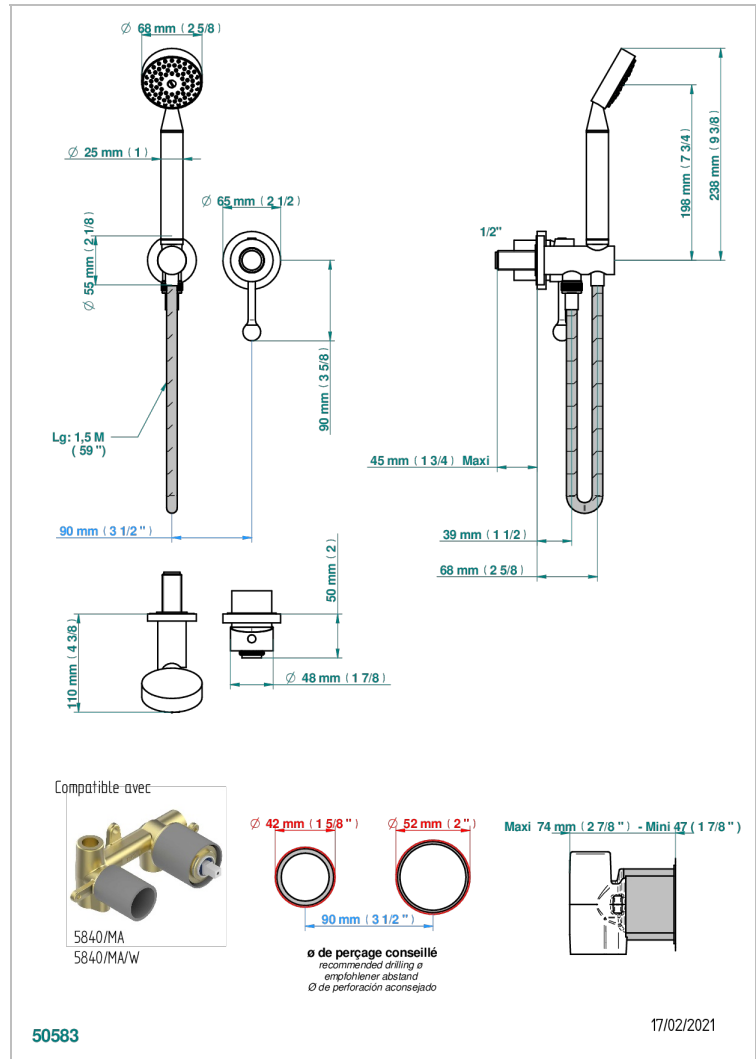

DIPLOMATE ROYALE

U4D-6561B

Trim only for wall mixer with complete handshower on hook

THG[®]
PARIS

CHARACTERISTIC

- Diplome Royale
- Trim only for wall mixer with complete handshower on hook

TECHNICAL SPECS

- Recommandé : 3 bars (max. 5 bars) - Advised : 43,5 psi (max. 72 psi)
- 9,5 l/min à 3 bars (2.5 gpm at 43.5 psi)

RELATED SKU'S

- Ref. G00-5840/MA Rough parts for concealed wall-mounted mixer with 1/2" outlet

AVAILABLE FINITIONS

Antique nickel - H28
Blush PVD - H62
Brass color PVD - H49
Brown bronze color PVD - F33
Gold color PVD - H52
Graphite PVD - H64