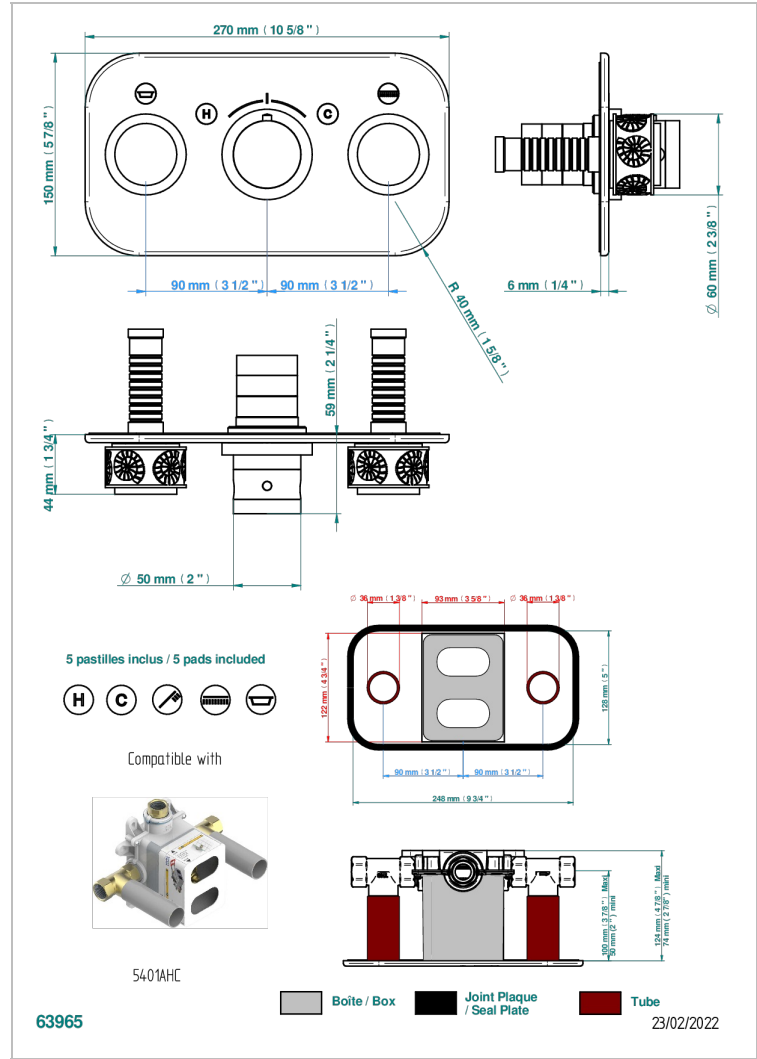

Trim for thermostatic mixer with 2 valves item to be installed horizontal . to adapt on 5 401AHC or 5 401AHM

CHARACTERISTIC

- Island
- Trim for thermostatic mixer with 2 valves item to be installed horizontal . to adapt on 5 401AHC or 5 401AHM

RELATED SKU'S

- Ref. G00-5401AHC 3/4" THG thermostat, 60 l/mn with two valves with wax cartridge delivered with a built-in box, without trim - to be installed horizontal (for installation with cross handle)
- Ref. G00-5401AHM 3/4" THG thermostat, 60 l/mn with two valves with wax cartridge delivered with a built-in box, without trim - to be installed horizontal (for installation with lever handle)