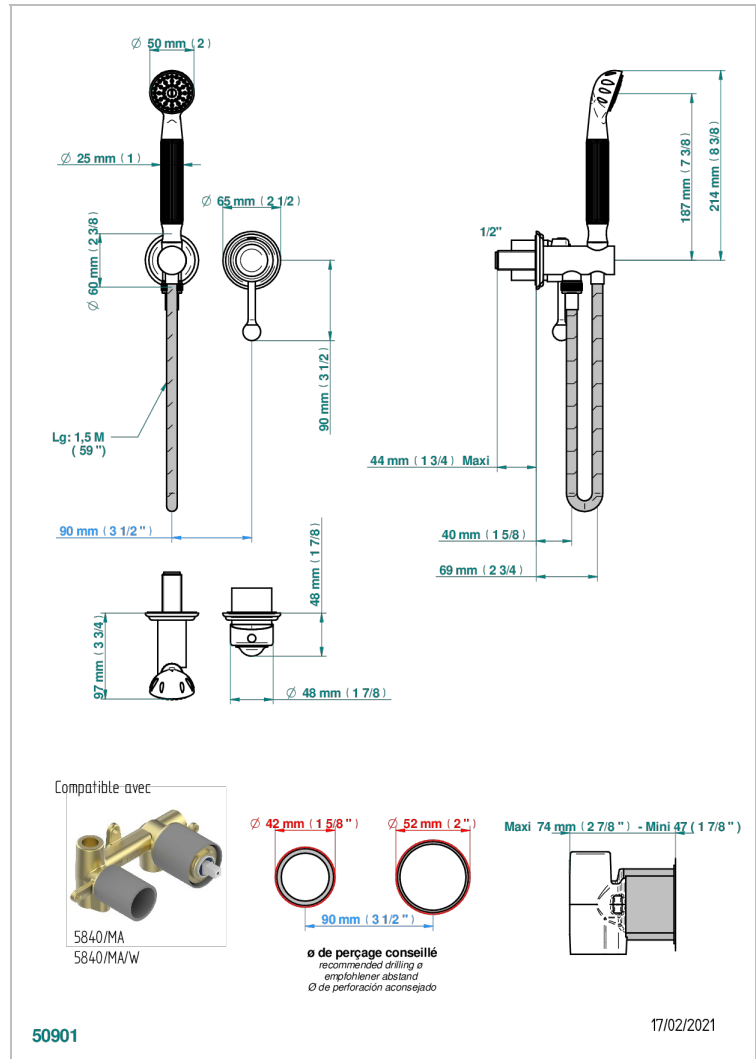

# SUN DRAGON

U5D-6561B

Trim only for wall mixer with complete handshower on hook

THG  
PARIS

## CHARACTERISTIC

- Sun Dragon
- Trim only for wall mixer with complete handshower on hook

## TECHNICAL SPECS

- Recommandé : 3 bars (max. 5 bars) - Advised : 43,5 psi (max. 72 psi)
- 9,5 l/min à 3 bars (2.5 gpm at 43.5 psi)

## RELATED SKU'S

- Ref. G00-5840/MA Rough parts for concealed wall-mounted mixer with 1/2" outlet