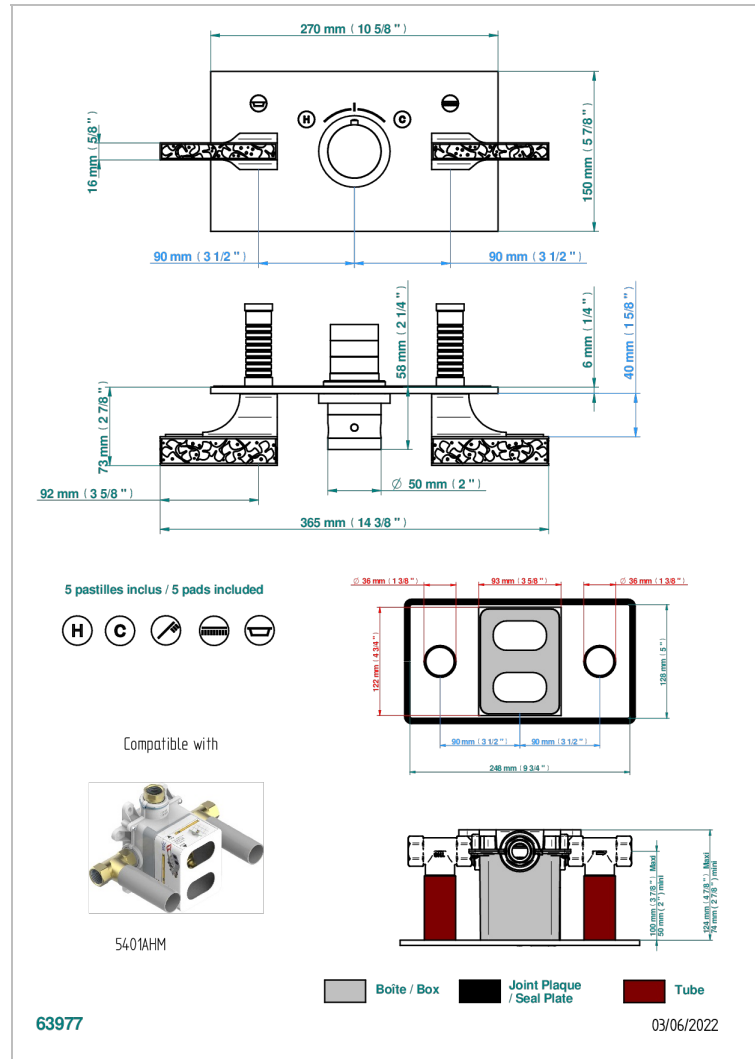

Trim for thermostatic mixer with 2 valves item to be installed horizontal . to adapt on 5 401AHC or 5 401AHM

CHARACTERISTIC

- Ginkgo
- Trim for thermostatic mixer with 2 valves item to be installed horizontal . to adapt on 5 401AHC or 5 401AHM

RELATED SKU'S

- Ref. G00-5401AHC 3/4" THG thermostat, 60 l/mn with two valves with wax cartridge delivered with a built-in box, without trim - to be installed horizontal (for installation with cross handle)
- Ref. G00-5401AHM 3/4" THG thermostat, 60 l/mn with two valves with wax cartridge delivered with a built-in box, without trim - to be installed horizontal (for installation with lever handle)