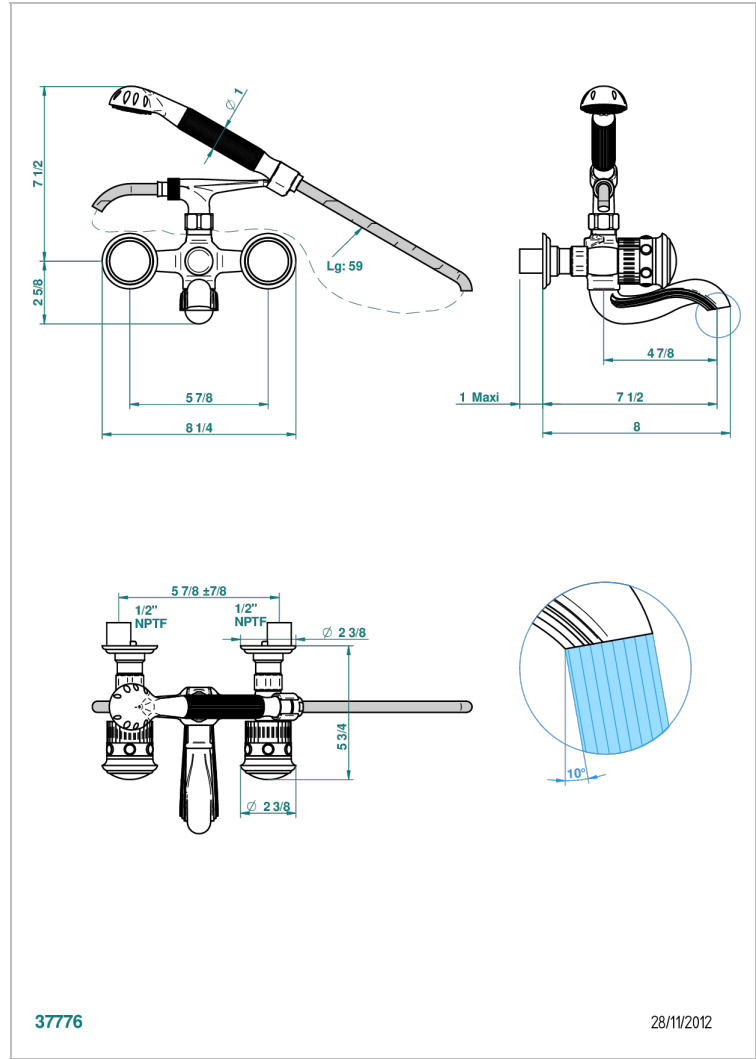

# TROCADERO MALACHITE

U7A-13B/US

Exposed tub filler with cradle handshower, wall mounted

37776

28/11/2012