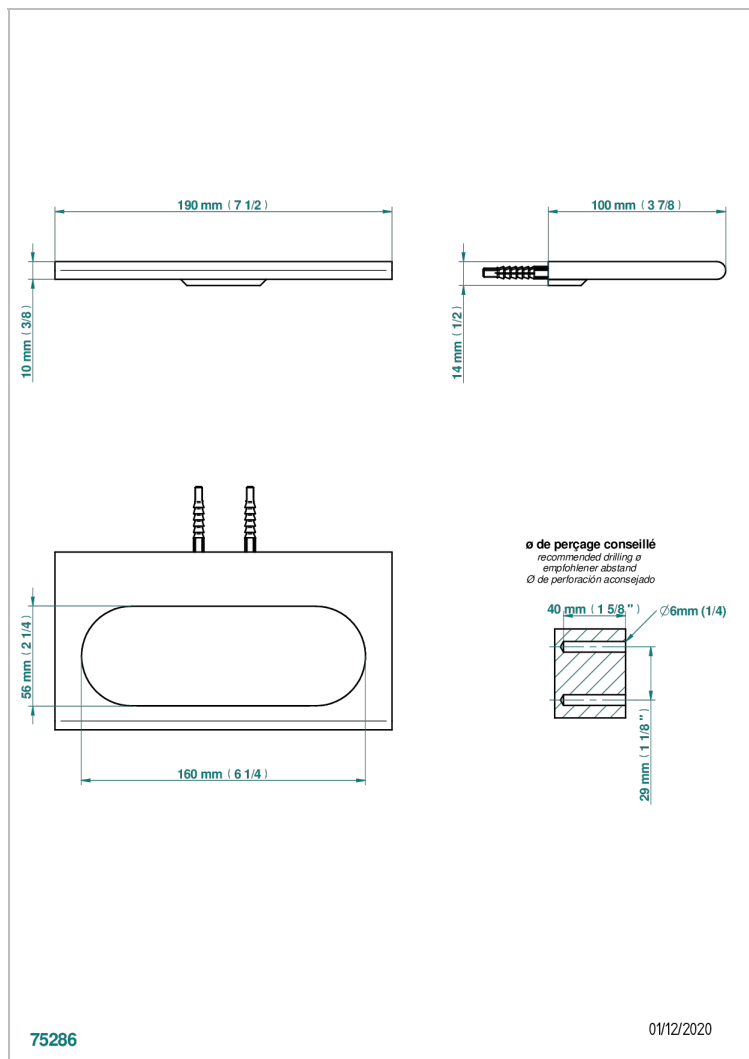

# ICON-X WITH LEVER HANDLES

U7H-504N

Towel ring

THG<sup>®</sup>  
PARIS

## CHARACTERISTIC

- Icon-x with lever handles
- Towel ring