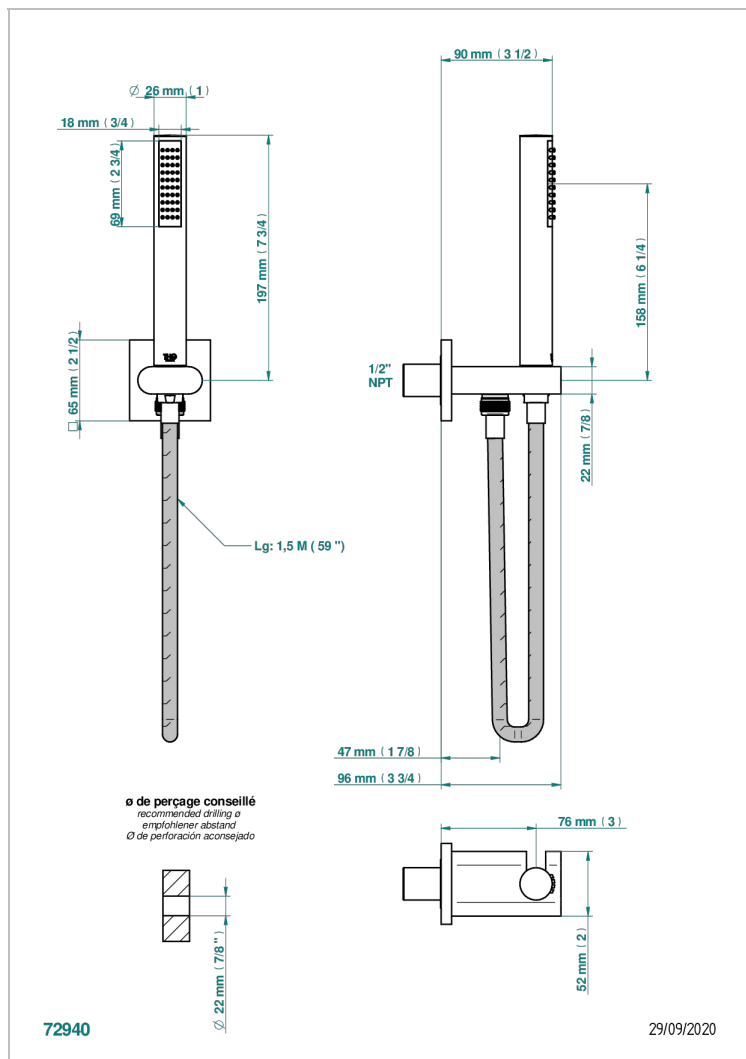

ICON-X WITH LEVER HANDLES

U7H-54/US

THG[®]
PARIS

Wall mounted handshower with integrated fixed hook

CHARACTERISTIC

- Icon-x with lever handles
- Wall mounted handshower with integrated fixed hook

AVAILABLE FINITIONS