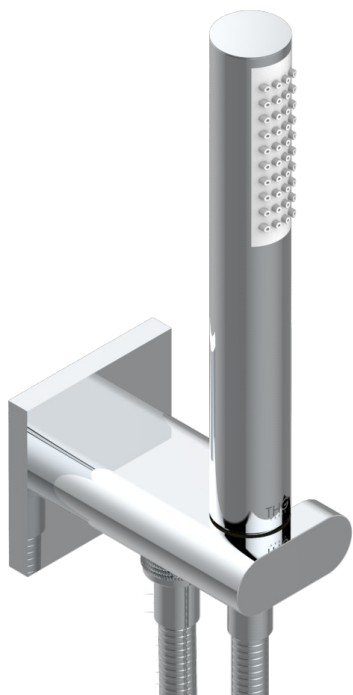

ICON-X WITH LEVER HANDLES

U7H-54/US

THG[®]
PARIS

Wall mounted handshower with integrated fixed hook

CHARACTERISTIC

- Icon-x with lever handles
- Wall mounted handshower with integrated fixed hook

AVAILABLE FINITIONS

Blush PVD - H62
Brass color PVD - H49
Brown bronze color PVD - F33
Chrome polished - A02
Gold color PVD - H52
Gold mat - F07

Gold polished - F01
Graphite PVD - H64
Matt Umber PVD - H67
Matt blush PVD - H60
Matt brass color PVD - H50
Matt brown bronze color PVD - F34

Matt chrome (American satin) - C02
Matt gold color PVD - H53
Matt graphite PVD - H65
Matt nickel (American satin) - C01
Matt nickel color PVD - H56
Nickel antique / Sovereign - H28

Nickel color PVD - H55
Nickel polished - B01
Soft gold - F30
Soft matt gold - F31
Umber PVD - H66