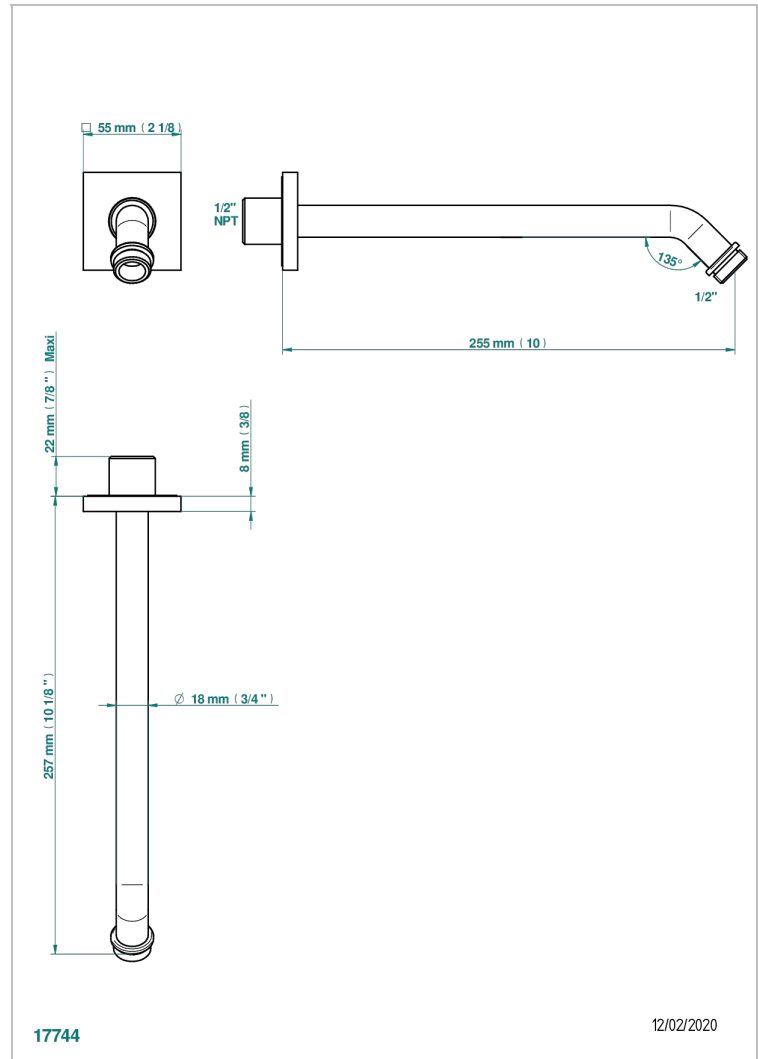

ICON-X WITH LEVER HANDLES

U7H-84/US

Horizontal shower arm, 45°, lg: 10"

THG[®]
PARIS

17744

12/02/2020

CHARACTERISTIC

- Icon-x with lever handles
- Horizontal shower arm, 45°, lg: 10"