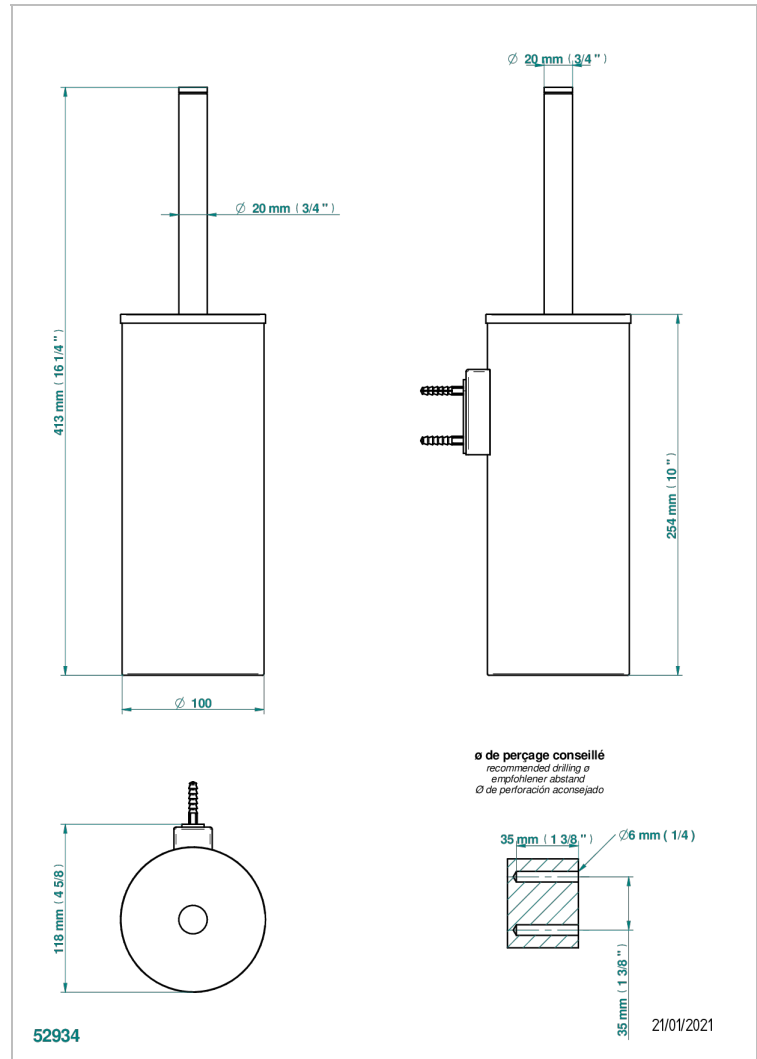

ICON-X METAL INLAY

U7J-4720C

Metal toilet brush holder with brush with cover wall mounted

CHARACTERISTIC

- Icon-x metal inlay
- Metal toilet brush holder with brush with cover wall mounted

AVAILABLE FINITIONS