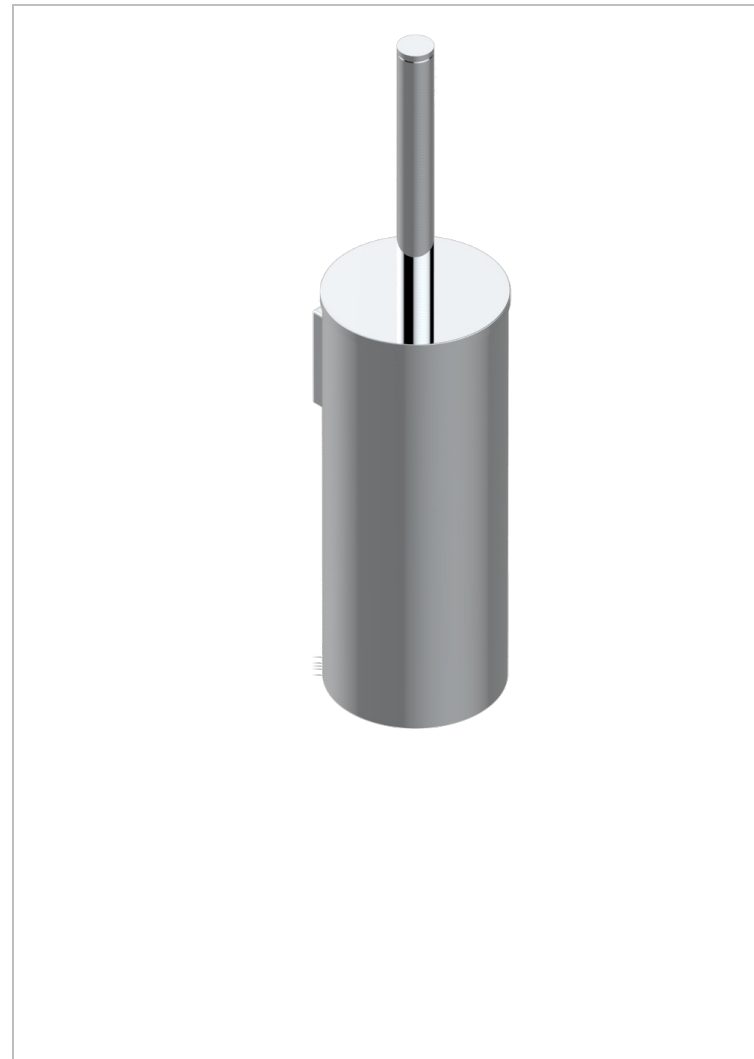

ICON-X METAL INLAY

U7J-4720C

Metal toilet brush holder with brush with cover wall mounted

CHARACTERISTIC

- Icon-x metal inlay
- Metal toilet brush holder with brush with cover wall mounted

AVAILABLE FINITIONS

Blush PVD - H62
Brass color PVD - H49
Brown bronze color PVD - F33
Chrome polished - A02
Gold color PVD - H52
Gold mat - F07

Gold polished - F01
Graphite PVD - H64
Matt Umber PVD - H67
Matt blush PVD - H60
Matt brass color PVD - H50
Matt brown bronze color PVD - F34

Matt chrome (American satin) - C02
Matt gold color PVD - H53
Matt graphite PVD - H65
Matt nickel (American satin) - C01
Matt nickel color PVD - H56
Nickel antique / Sovereign - H28

Nickel color PVD - H55
Nickel polished - B01
Polished chrome with gold inlay - GA1
Soft gold - F30
Soft matt gold - F31
Umber PVD - H66