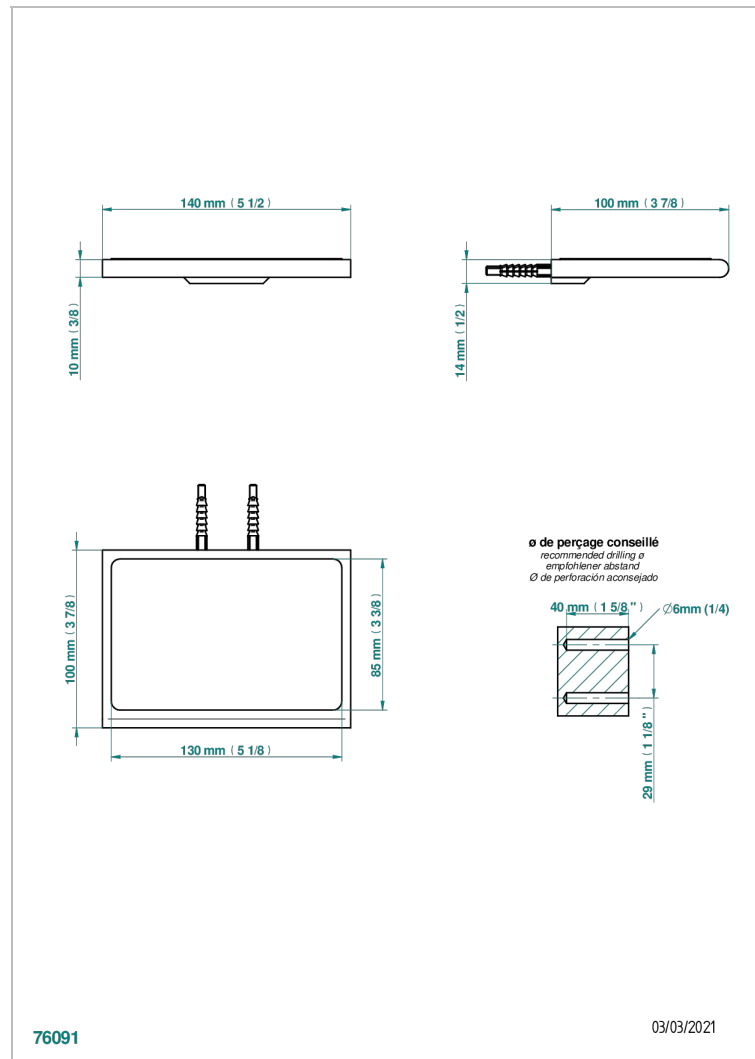

# ICON-X METAL INLAY

U7J-564S

Metal shelf with anti-slip pad

THG<sup>®</sup>  
PARIS

## CHARACTERISTIC

- Icon-x metal inlay
- Metal shelf with anti-slip pad